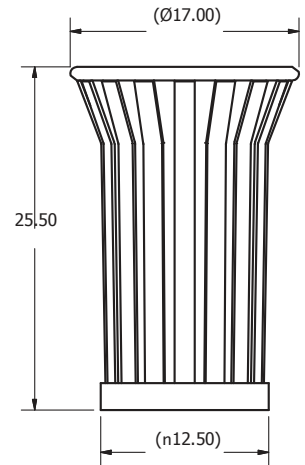

# Wydman WC2000 Ash Receptacle Specifications

## Product Features

- Made from 1/4" X 1 1/2" steel slats
- Has 1" top tube
- Includes 1/4" x 2" steel horizontal bottom band
- TGIC Polyester Powder Coat outdoor finish
- Material is chemically prepared and zinc rich primed prior to paint
- Available in three standard colors: Black (PMS # 6C), Brown (PMS # 426C) or Green (PMS # 346C)
- Custom colors available upon request
- Unit comes Standard with 3 Stainless Steel Leveling Feet and Anchor Kit
- Inner Ash Urn made from galvaneal steel with an aluminum ash top

Item Number	Dimensions	Weight	Finishes
WC2000	17" dia x 25 1/2" high	57 lbs	Black (BK), Green (GN), Brown