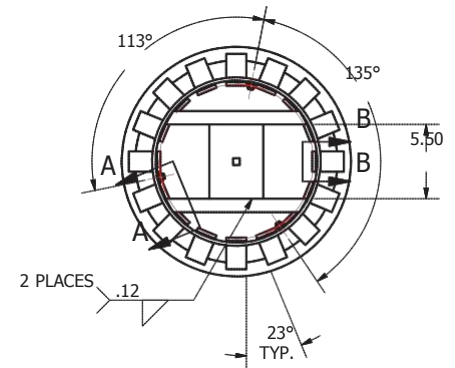

## Product Features

- Made from 1/4" X 1 1/2" steel slats
- Has 1" top tube
- Includes 1/4" x 2" steel horizontal bottom band
- TGIC Polyester Powder Coat outdoor finish
- Material is chemically prepared and zinc rich primed prior to paint
- Available in three standard colors: Black (PMS # 6C), Brown (PMS # 426C) or Green (PMS # 346C)
- Custom colors available upon request
- Unit comes Standard with 3 Stainless Steel Leveling Feet and Anchor Kit
- Inner Ash Urn made from galvaneal steel with an aluminum ash top

Item Number	Dimensions	Weight	Finishes
WC2000	17" dia x 25 1/2" high	57 lbs	Black (BK), Green (GN), Brown