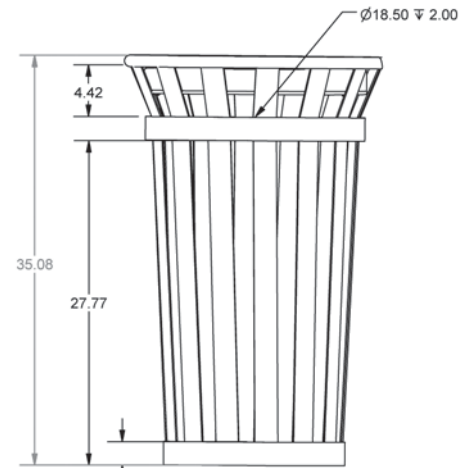

# Oakley M2401 Specifications

**Dome Top (DT) Lid Option**

**Rain Cap (RC) Lid Option**

**Ash & Trash (AT) Lid Option**

**Flat Top (FT) Lid Option**

**Top View**

Dimensions represent can only lid accounted for separately  
**Front View**

## Product Features

- Made from 1/8" X 2" galvanized steel slats
- Has 1" top tube
- Includes 1/8" x 2" steel horizontal bands
- TGIC Polyester Powder Coat outdoor finish
- Material is chemically prepared and zinc rich primed prior to paint
- Available in three standard colors: Black (PMS # 6C), Brown (PMS # 426C) or Green (PMS # 346C)
- Custom colors available upon request
- Unit comes Standard with 3 Stainless Steel Leveling Feet, Anchor Kit and Lid Attachment Kit
- Black high density polyethylene rigid plastic liner
- 4 Lids options available
  - Dome Top (DT), Rain Cap (RC), Ash / Trash Top(AT) and Flat Top(FT)

Item Number	Capacity	Dimensions	Weight	Finishes
M2401	24 gallons	27 1/2" dia x 35 1/4" high	57 lbs	Black (BK), Green (GN), Brown