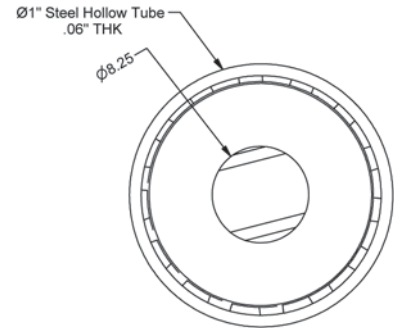

# Oakley M2401 Specifications

**Dome Top (DT) Lid Option**

**Rain Cap (RC) Lid Option**

**Ash & Trash (AT) Lid Option**

**Flat Top (FT) Lid Option**

**Top View**

Dimensions represent can only lid accounted for separately  
**Front View**

## Product Features

- Made from 1/8" X 2" galvanized steel slats
- Has 1" top tube
- Includes 1/8" x 2" steel horizontal bands
- TGIC Polyester Powder Coat outdoor finish
- Material is chemically prepared and zinc rich primed prior to paint
- Available in three standard colors: Black (PMS # 6C), Brown (PMS # 426C) or Green (PMS # 346C)
- Custom colors available upon request
- Unit comes Standard with 3 Stainless Steel Leveling Feet, Anchor Kit and Lid Attachment Kit
- Black high density polyethylene rigid plastic liner
- 4 Lids options available
  - Dome Top (DT), Rain Cap (RC), Ash / Trash Top(AT) and Flat Top(FT)

Item Number	Capacity	Dimensions	Weight	Finishes
M2401	24 gallons	27 1/2" dia x 35 1/4" high	57 lbs	Black (BK), Green (GN), Brown