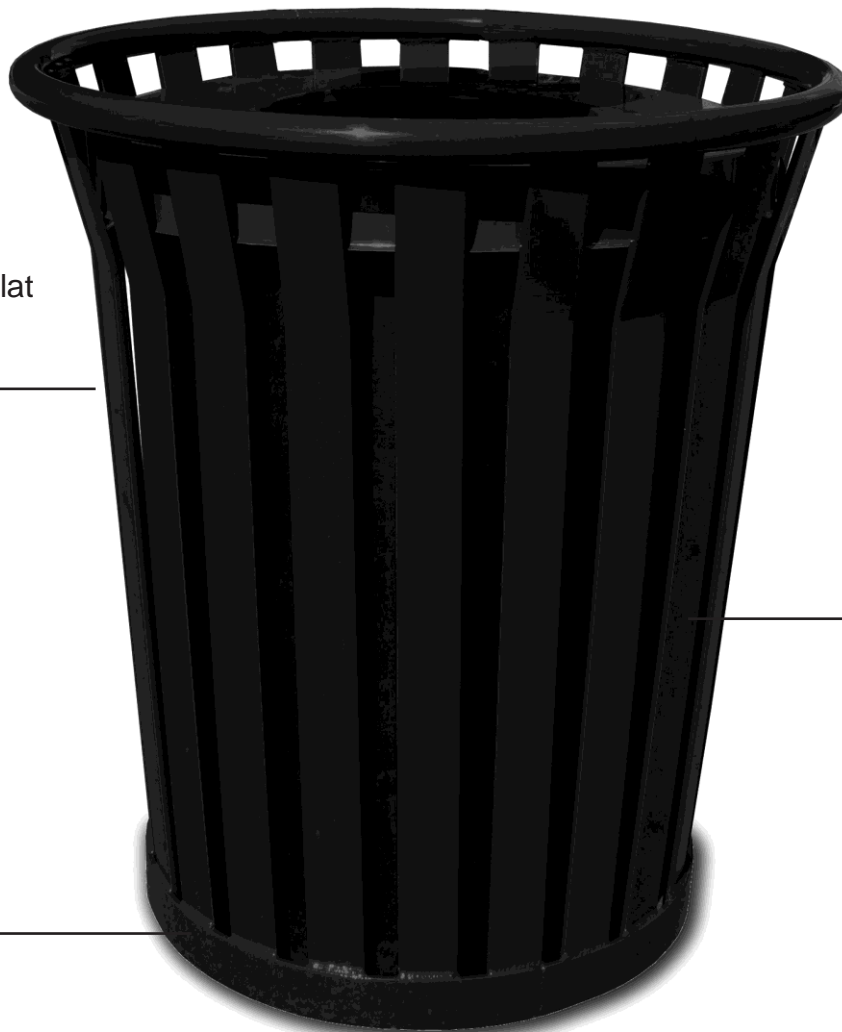

TRASHCANS UNLIMITED

THE BEST TRASH CANS AT THE BEST PRICES

5 different lid options

Ash Urn

Dome Top

Flat Top

Rain Cap

Swing Top

MODEL: WC3600

Includes durable black rigid plastic liner

Durable, long-lasting flat bar construction is a deterrant for grafitti

Solid steel base

Available in:

-  Green
-  Black
-  Brown
-  Silver