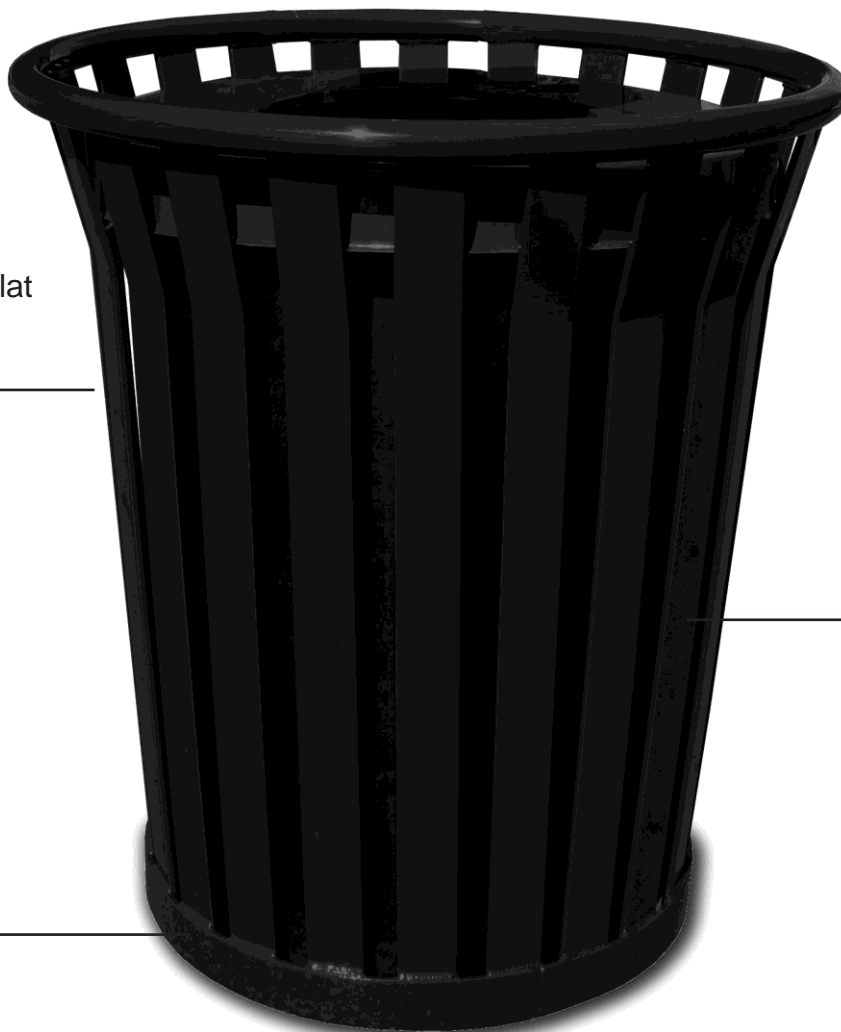

5 different lid options

Ash Urn

Dome Top

Flat Top

Rain Cap

Swing Top

## MODEL: WC2400/WC3600

Includes durable black rigid plastic liner

Durable, long-lasting flat bar construction is a deterrant for graffiti

Solid steel base

Available in:

-  Green
-  Black
-  Brown
-  Silver