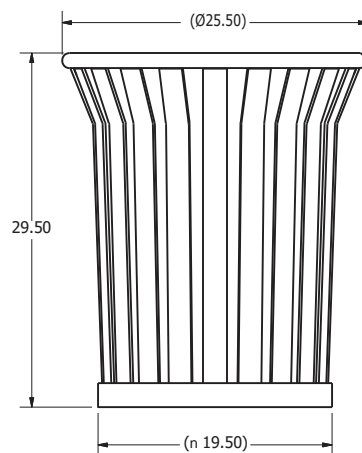

TRASHCANS UNLIMITED

IND THE BEST TRASH CANS AT THE BEST PRICES

Wydman WC2400 Specifications

Flat Top (FT) Lid Option

Product Features

- Made from 1/4" X 2" steel slats
- Has 1 1/4" top tube
- GIC Polyester Powder Coat outdoor finish
- Includes 1/4" x 2" steel horizontal bottom band
- Material is chemically prepared and zinc rich primed prior to paint
- Available in three standard colors: Black (PMS # 6C), Brown (PMS # 426C) or Green (PMS # 346C)
- Custom colors available upon request
- Unit comes Standard with 3 Stainless Steel Leveling Feet, Anchor Kit and Lid Attachment Kit
- Black high density polyethylene rigid plastic liner

Item Number	Capacity	Dimensions	Weight	Finishes
WC2400	24 gallons	25 1/2" dia x 29 1/2" high	106 lbs	Black (BK), Green (GN), Brown