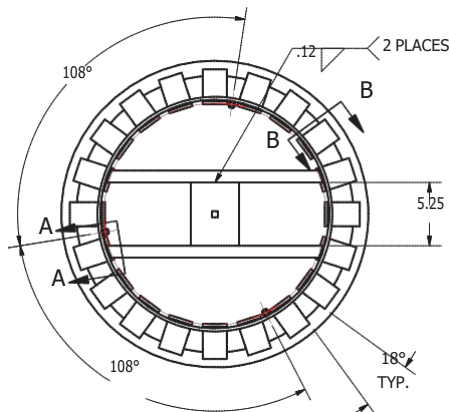

TRASHCANS UNLIMITED

IND THE BEST TRASH CANS AT THE BEST PRICES

Wydman WC2400 Specifications

Flat Top (FT) Lid Option

Product Features

- Made from 1/4" X 2" steel slats
- Has 1 1/4" top tube
- GIC Polyester Powder Coat outdoor finish
- Includes 1/4" x 2" steel horizontal bottom band
- Material is chemically prepared and zinc rich primed prior to paint
- Available in three standard colors: Black (PMS # 6C), Brown (PMS # 426C) or Green (PMS # 346C)
- Custom colors available upon request
- Unit comes Standard with 3 Stainless Steel Leveling Feet, Anchor Kit and Lid Attachment Kit
- Black high density polyethylene rigid plastic liner

Item Number	Capacity	Dimensions	Weight	Finishes
WC2400	24 gallons	25 1/2" dia x 29 1/2" high	106 lbs	Black (BK), Green (GN), Brown