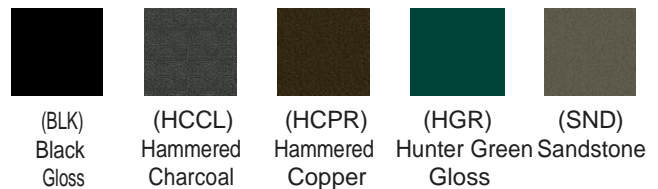

## SRS-1

### FINISHES

(BLK) Black Gloss  
(HCCL) Hammered Charcoal  
(HCPR) Hammered Copper  
(HGR) Hunter Green Gloss  
(SND) Sandstone