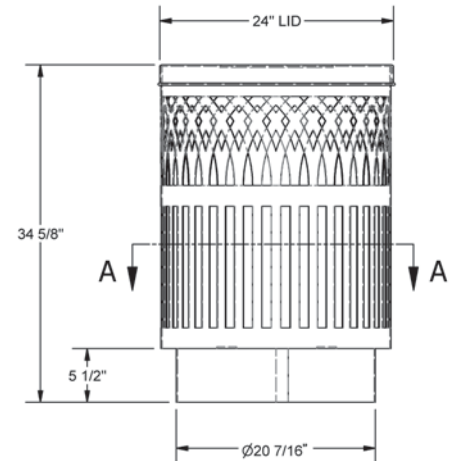

TRASHCANS UNLIMITED

THE BEST TRASH CANS AT THE BEST PRICES

Sawgrass SAW40P Specifications

Dome Top (DT) Lid Option

Rain Cap (RC) Lid Option

Ash & Trash (AT) Lid Option

Flat Top (FT) Lid Option

Swing Top (SWT) Lid Option

ELEVATION VIEW

Dimensions represent can only
lid accounted for separately

Standard Protective Coated
Base

Product Features

- Sleek Elegant Design
- TGIC Polyester Powder Coat outdoor finish
- Material is chemically prepared and zinc rich primed prior to paint
- Made from 10 gauge galvaneal steel
- Available in three standard colors: Black (PMS # 6C), Brown (PMS # 426C) or Green (PMS # 346C)
- Custom colors available upon request
- Unit comes Standard with 3 Stainless Steel Leveling Feet, Anchoring Feet, Anchor Kit and Lid Attachment Kit
- Black high density polyethylene rigid plastic liner
- 5 Lid options available
 - Dome Top (DT), Rain Cap (RC), Ash / Trash Top(AT), Swing Top (SWT) and Flat Top (FT)
- Standard protective coated base

Item Number	Capacity	Dimensions	Weight	Finishes
SAW40P	40 gallons	24 " dia x 34 5/8" high	78 lbs.	Black(BK),Green(GN),Brown

Trashcans Unlimited, LLC | www.trashcansunlimited.com | sales@trashcansunlimited.com | P: 800-279-3615