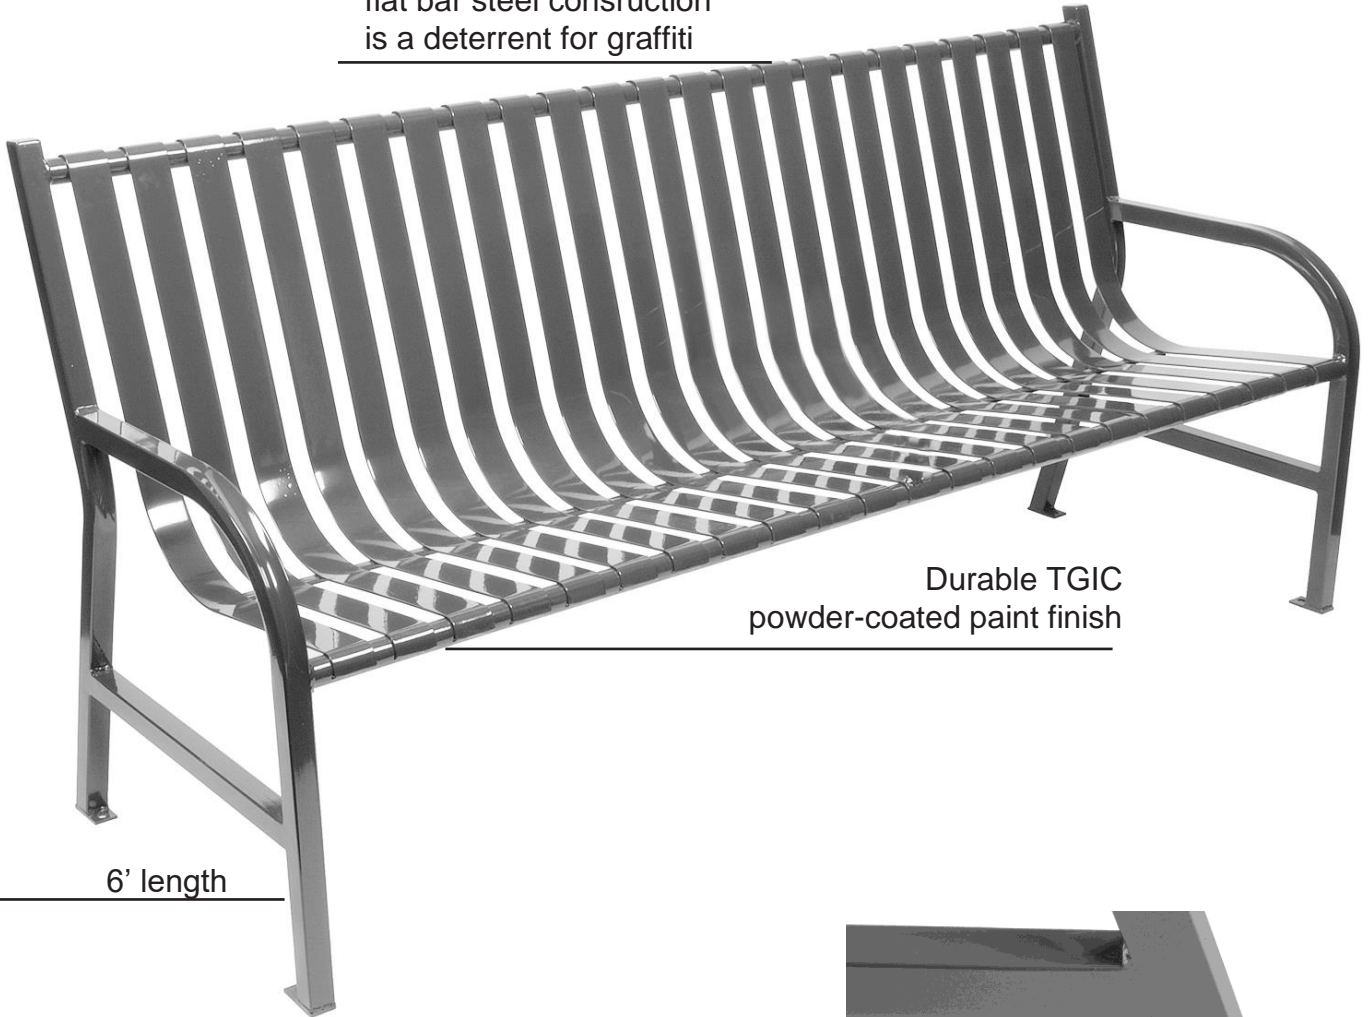

TRASHCANS UNLIMITED

THE BEST TRASH CANS AT THE BEST PRICES

MODEL: M6-BCH

Durable, long-lasting
flat bar steel construction
is a deterrent for graffiti

Durable TGIC
powder-coated paint finish

6' length

Available in:

-  Green
-  Black
-  Brown
-  Silver

Close-up mounting hole