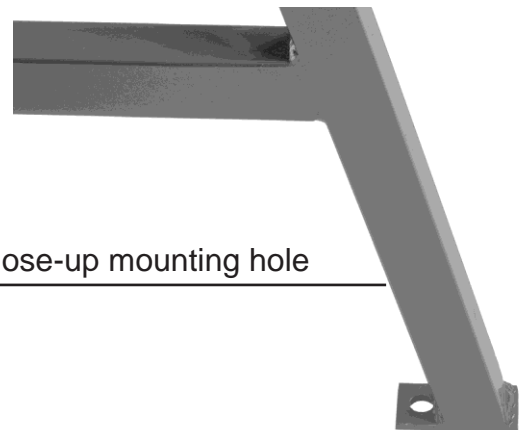

TRASHCANS UNLIMITED

THE BEST TRASH CANS AT THE BEST PRICES

MODEL: M6-BCH

Durable, long-lasting
flat bar steel construction
is a deterrent for graffiti

Durable TGIC
powder-coated paint finish

6' length

Available in:

-  Green
-  Black
-  Brown
-  Silver

Close-up mounting hole