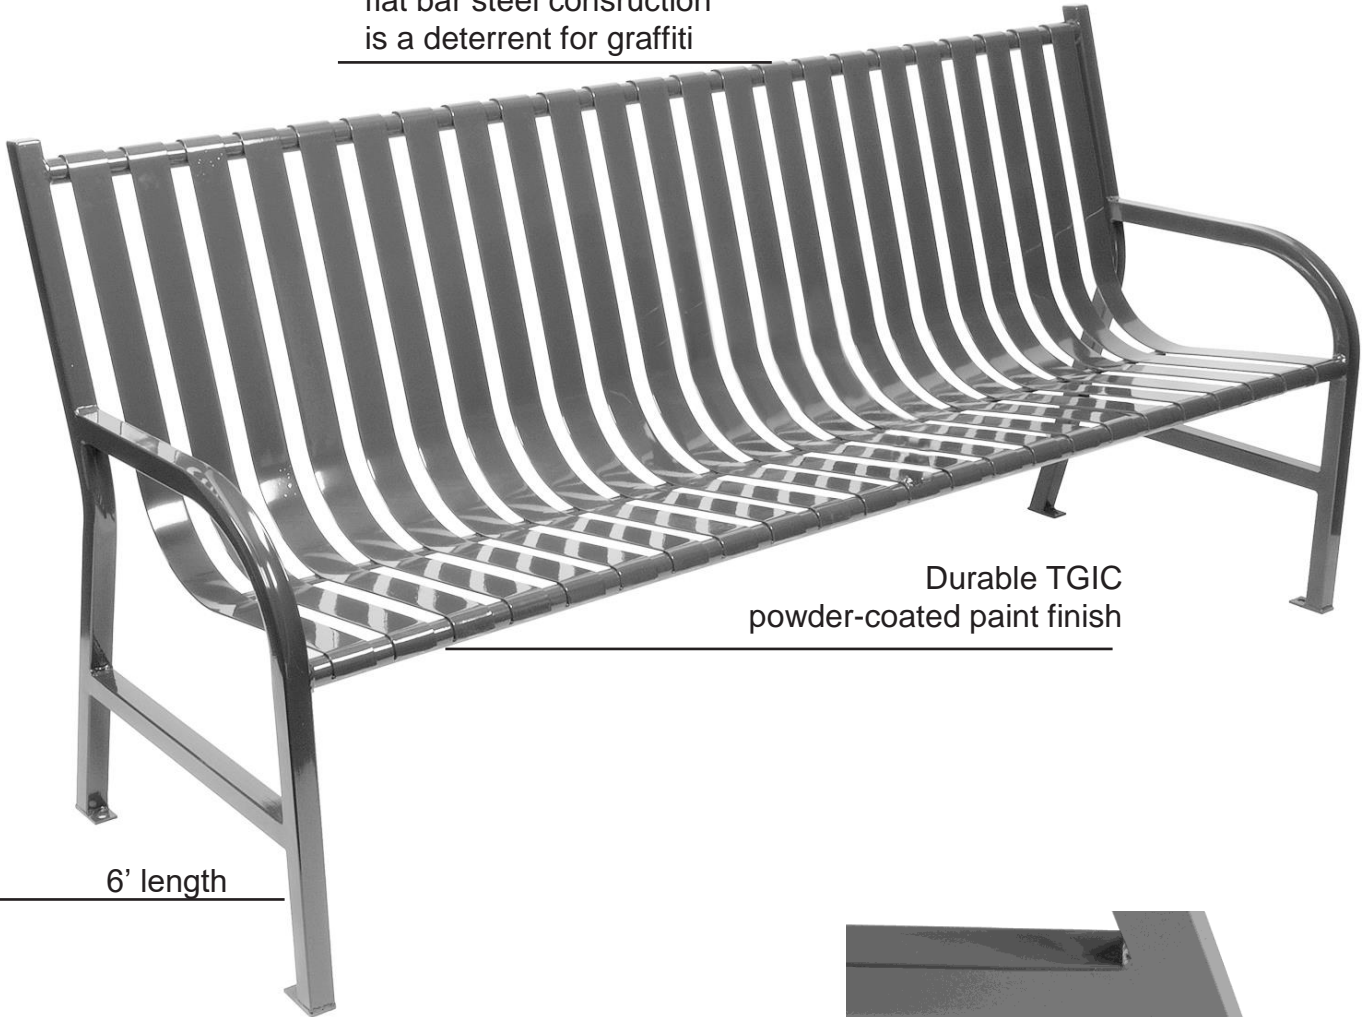

TRASHCANS UNLIMITED

THE BEST TRASH CANS AT THE BEST PRICES

MODEL: M6-BCH

Durable, long-lasting
flat bar steel construction
is a deterrent for graffiti

Durable TGIC
powder-coated paint finish

6' length

Available in:

-  Green
-  Black
-  Brown
-  Silver

Close-up mounting hole