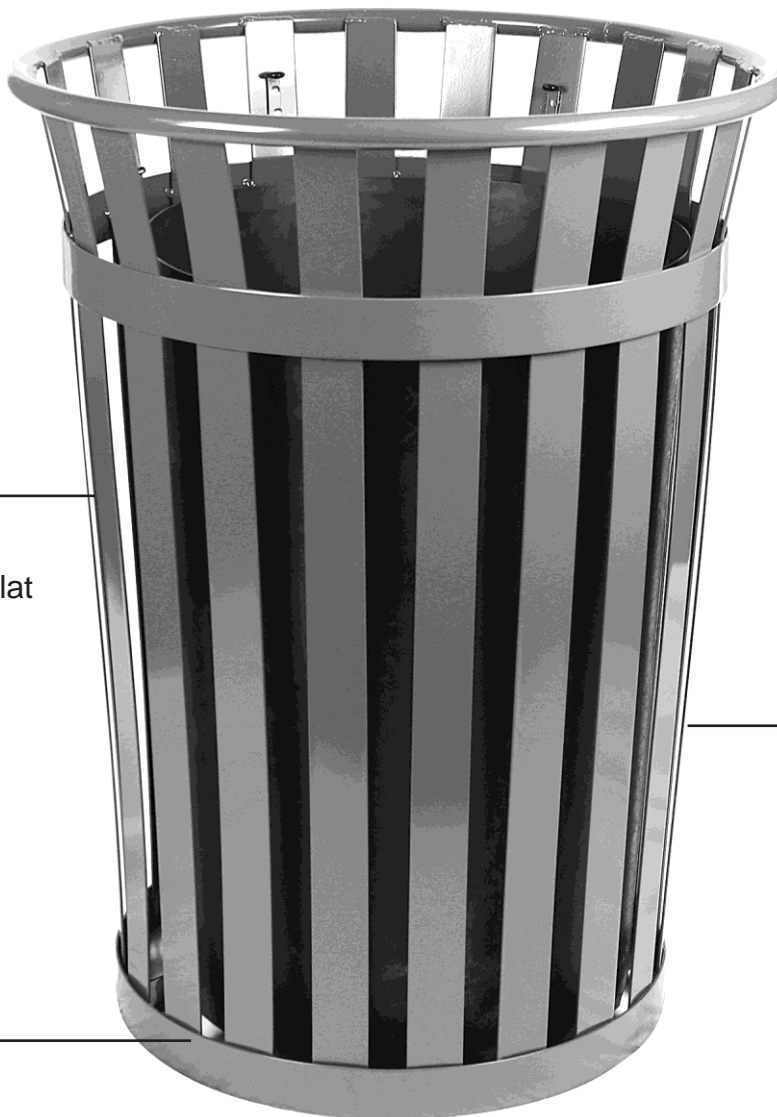

# TRASHCANS UNLIMITED

THE BEST TRASH CANS AT THE BEST PRICES

MODEL: M5001

Includes durable black rigid plastic liner

Durable, long-lasting flat bar construction is a deterrent for graffiti

Solid steel base

5 different lid options

Ash Urn

Dome Top

Rain Cap

Swing Top

Flat Top

Steel band adds strength and durability

Available in: