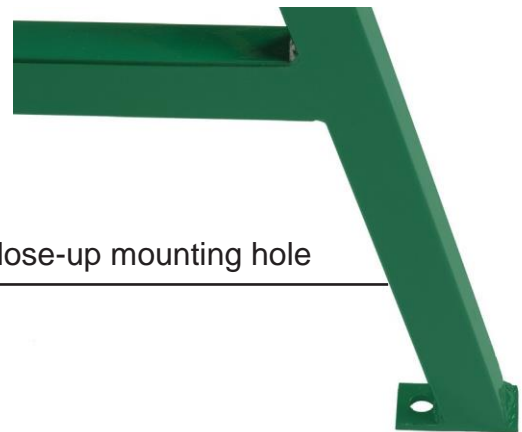

TRASHCANS UNLIMITED

THE BEST TRASH CANS AT THE BEST PRICES

MODEL: M5-BCH

Durable, long-lasting flat bar steel construction is a deterrent for graffiti

5' length

Durable TGIC powder-coated paint finish

Available in:

-  Green
-  Black
-  Brown
-  Silver

Close-up mounting hole