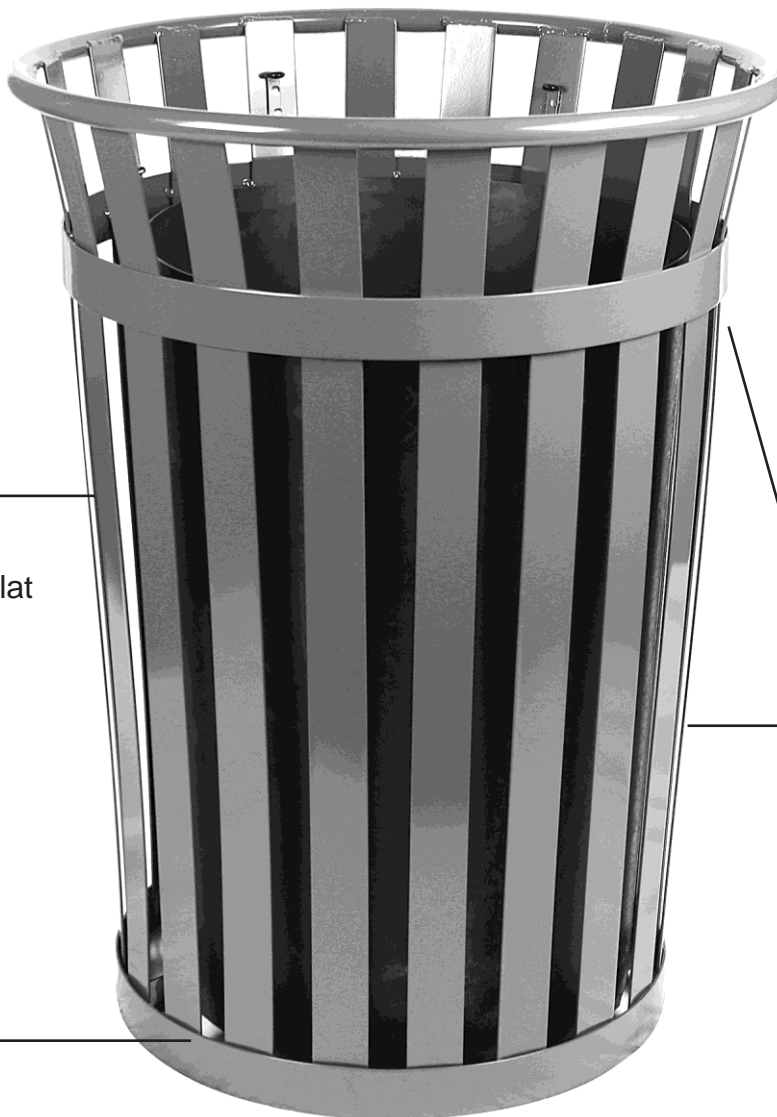

TRASHCANS UNLIMITED

THE BEST TRASH CANS AT THE BEST PRICES

MODEL: M3601

Includes durable black rigid plastic liner

Durable, long-lasting flat bar construction is a deterrent for graffiti

Solid steel base

5 different lid options

Ash Urn

Dome Top

Rain Cap

Swing Top

Flat Top

Steel band adds strength and durability

Available in:

 Green

 Black

 Brown

 Silver