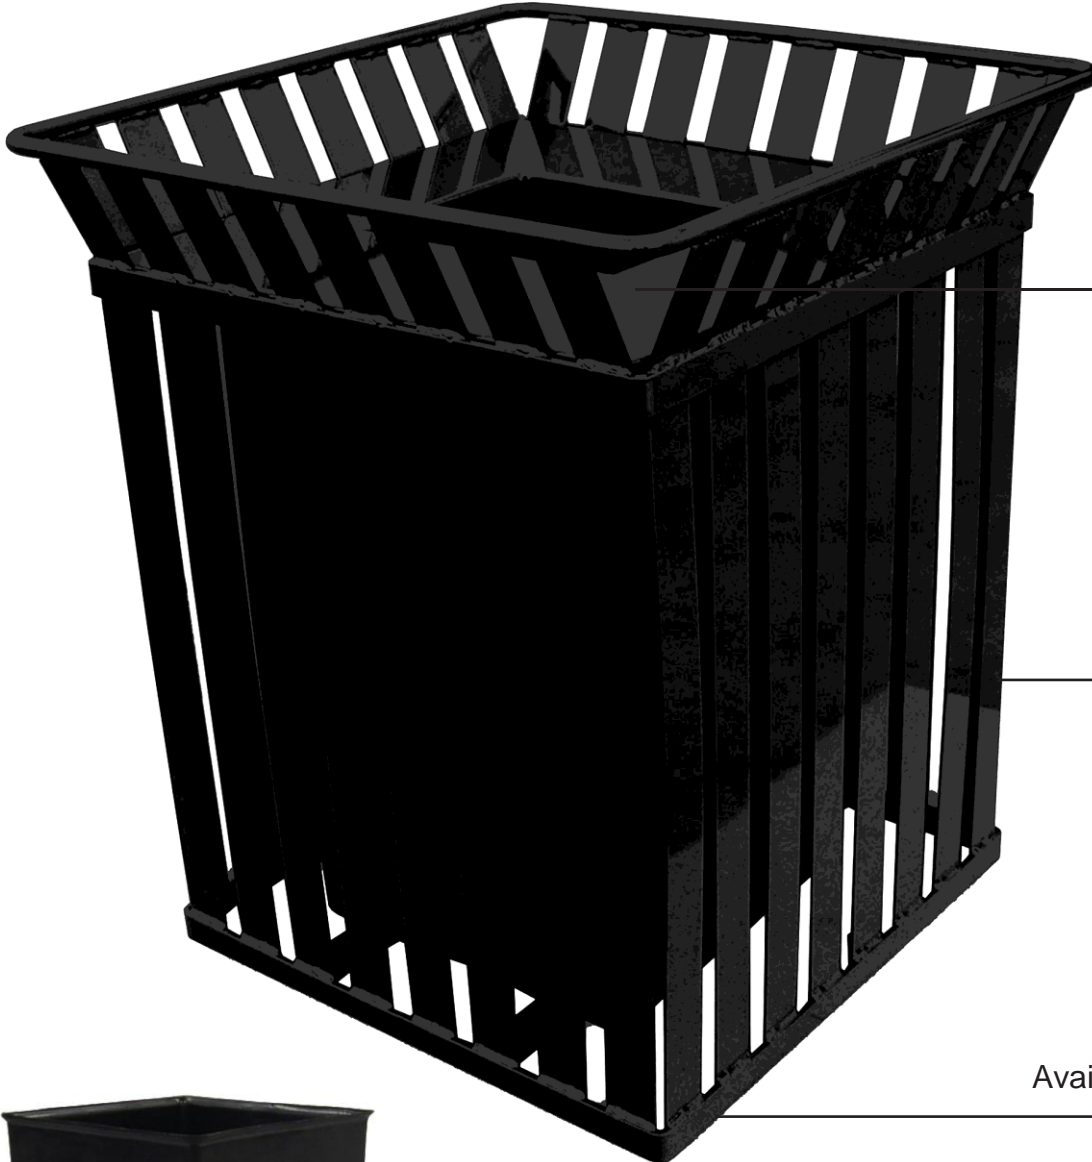

Flat lid close-up

MODEL: M3601-SQ

Wide open flat top lid adds to the hands free use of this unit

Durable, long lasting flat bar steel is a deterrant for graffiti

Available in:

Durable plastic liner is included with each unit

-  Green
-  Black
-  Brown
-  Silver