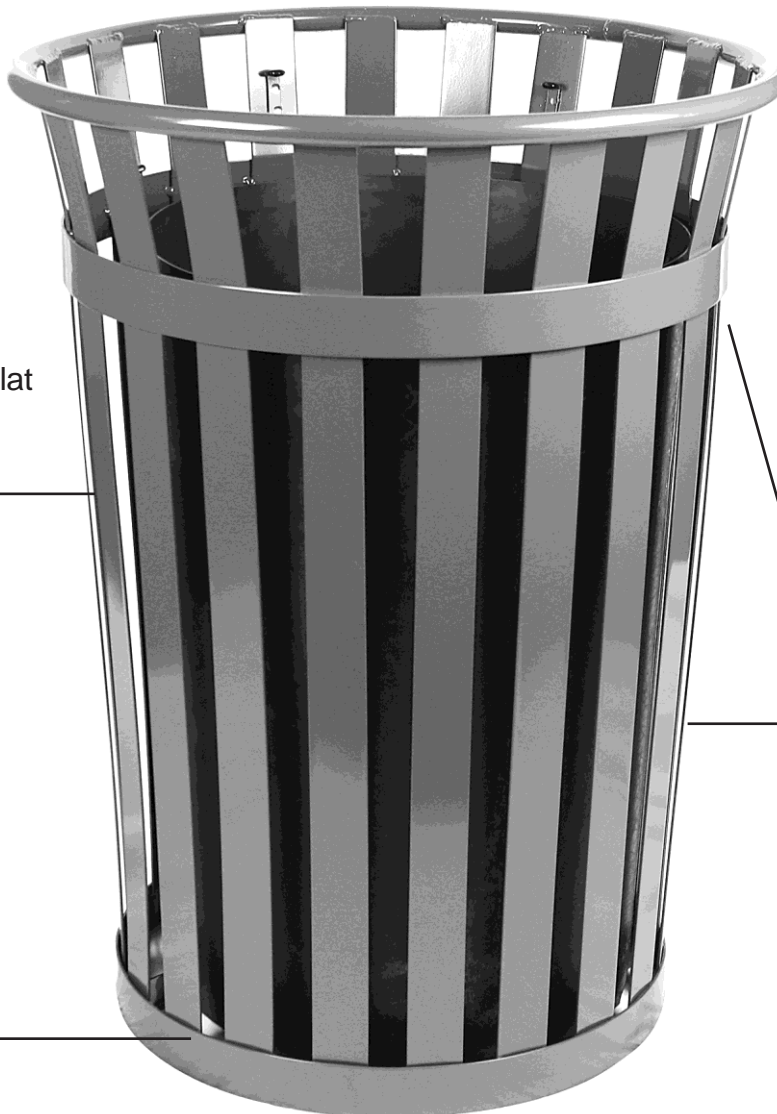

MODEL: M3601

Includes durable
black rigid plastic liner

Durable, long-lasting flat
bar construction is a
deterrent for graffiti

5 different lid options

Ash Urn

Dome Top

Flat Top

Rain Cap

Swing Top

Steel band adds
strength and durability

Available in:

-  Green
-  Black
-  Brown
-  Silver

Solid steel base