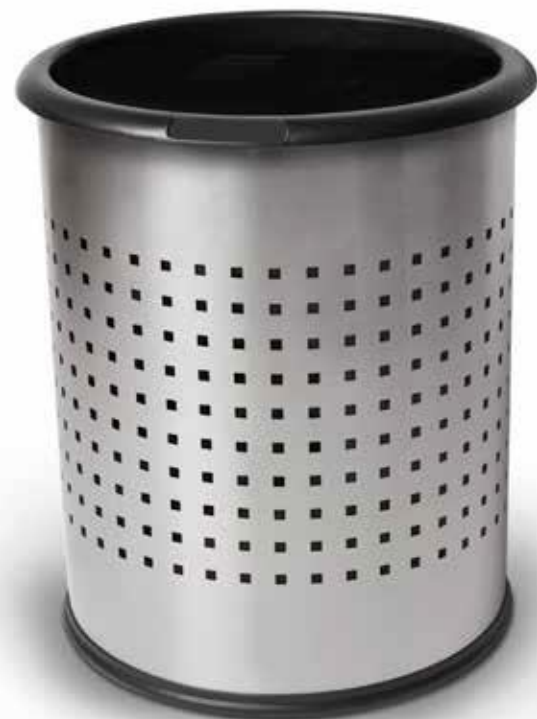

PRECISION SERIES®

InnRoom Waste Basket, 3.2-Gallon

The popular-selling Stainless Steel InnRoom Waste Container is a compact, space-saving solution. Its fingerprint-resistant material keeps this decorative design looking attractive, while its large liner allows for the convenient disposal of trash. The rubber base ring keeps this unit from easily tipping over and helps to protect floors.

KEY BENEFITS & FEATURES:

- Indoor solution, perfect for any business
- Constructed from recycled heavy gauge 304-grade stainless steel and powder-coated steel; it won't easily rust and its hygienic surface has no pores that harbor dirt or bacteria for an extremely long service-life
- Finger-print resistant matte finish, material is easy to maintain and clean, saving you time and hassle
- Large 10" opening, this receptacle provides easy access for trash disposal
- One leak-proof, plastic 3.2-gallon liner – lip on liner for easy removal
- Bottom-mounted rubber base ring keeps this unit in place, helps prevent tipping, and protects floors
- 100% Recyclable after use
- Standard 2-day lead time

COLOR OPTIONS:

Stainless Steel
ITEM #: 785229
UPC: 653410007659

Stainless Steel
ITEM #: 785129
UPC: 653410007482

Black Vinyl
ITEM #: 781946
UPC: 653410007666

DIMENSIONS:

ASSEMBLED DIMENSIONS	ASSEMBLED WEIGHT	CAPACITY	TRASH OPENING SIZE	ASSEMBLY REQUIRED	ADA COMPLIANT	WARRANTY	RECYCLED MATERIAL
12.75"H x 10.5" D	4 lbs.	3.2-Gallon	10" dia	No	Yes	1-year	25%+