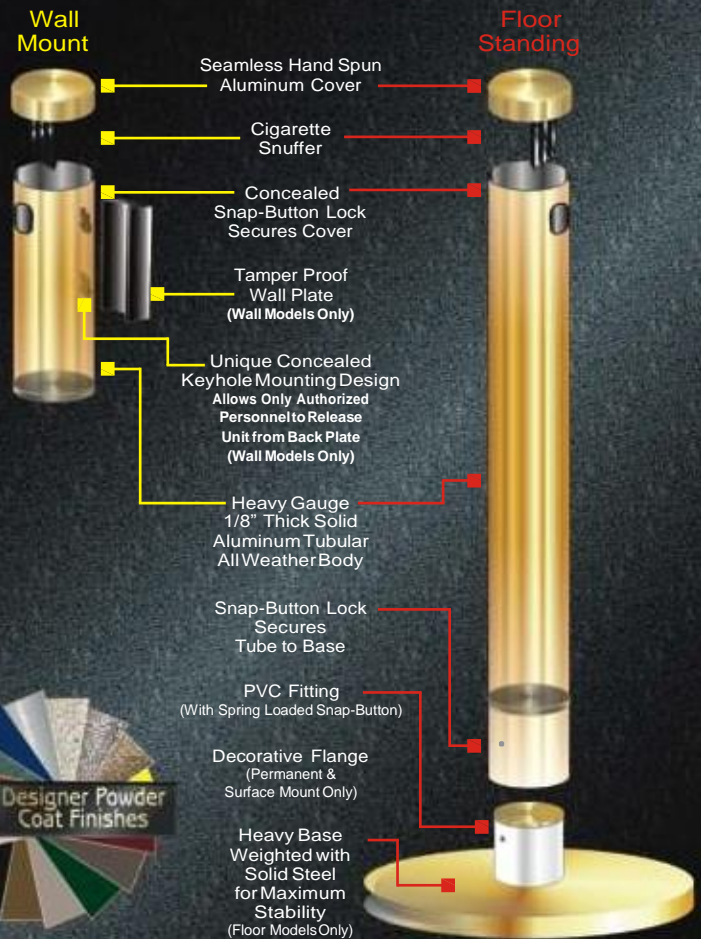

Glaro

- Solid 1/8" Thick Aluminum
- Tarnish-Proof Satin Brass
- 27 Powder Coat Finishes
- Rustproof
- Weatherproof
- Wind-Proof
- Fireproof
- Large Capacity
- Easy to Empty and Clean
- Snap-Button Cap Lock
- Snap-Button Tube Lock
- Heavy Weighted Base
- Internal Cigarette Snuffer Panel
- Designed To Conceal Odors
- Optional Security Cables
- Wall Mount Models
- In-Ground Mount Models
- Surface Mount Models
- Floor Standing Models
- Table Top Models

4401SA

4400SA

4405SA

The "Original" Smokers Post!

GLARO, known for innovation since 1945, has led the way once again designing the ultimate sleek, stylish, and extremely durable solution for cigarette disposal. Already the first choice of interior designers, architects, major purchasing and facility managers, this line is the **ONLY** full family of effective and indestructible smoking receptacles. Select from floor, wall, or table top models. This diversified collection provides a solution for every location.

Item	Description	Dia.	Ht.	Wt.	Base Dia.	Satin Aluminum (SA)	Satin Brass (BE)	Designer Finish
CIGARETTE DISPOSAL UNITS								
4400	Wall Mount	3½"	8"	3 lbs	-	•	•	•
4401	Wall Mount	3½"	12"	3 lbs	-	•	•	•
4402	Wall Mount	3½"	24"	4 lbs	-	•	•	•
4403	Floor Standing	3½"	42"	28 lbs	14"	•	•	•
4404	In-Ground Mount	3½"	42"	8 lbs	4"	•	•	•
4406	Surface Mount	3½"	42"	7 lbs	4"	•	•	•
4405	Table top	3½"	8"	2 lbs	-	•	•	•
SC44	Security Cable for Wall Mountable Models					•	•	•