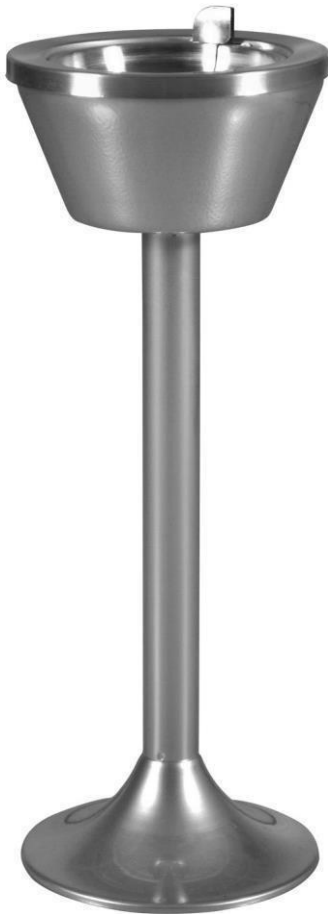

PEDESTAL SMOKING URN

501 CPDR-FLIP

Features and Benefits

- Pedestal style smoking urn comes with a luxurious Chrome powder finish
- Features removable flip top with Stainless Steel blades
- EXL-COAT™ Chrome finish holds up better than traditional chrome plating
- Fire safe steel helps contain and does not contribute to fire
- Weighted base for added stability

Replacement Parts

80-040 FG - Inner Bucket

Specifications

Item Number	Dimensions	Carton	Weight
501 CPDR-FLIP	10" dia x 22"	10" x 10" x 24"	7 lbs