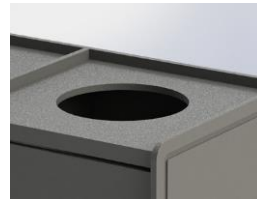

KEY BENEFITS & FEATURES:

- Made with durable UV-resistant, recycle plastic material.
- Customizable to each brand with a variety of designs and colors.
- Sleek, upscale design to improve the look of any site and reflect any brand.
- Perfect for indoor and outdoor environments.
- Units available in single or dual-stream.
- Design options include with or without a decorative routed design on door and sides.
- Opening shape options include square/rectangular or circular to accommodate both trash and recycling.
- Flat top or raised edge top options.
- Large capacity units with side-load (32-gal.) or top-load (42-gal.) options.
- 3-year warranty
- Made in USA.

SIDE PANEL AND DOOR OPTIONS

Not Routed

Routed

ROOF STYLE

Flat

Raised Edge

OPENING SHAPE

Side Rectangle

Side Circle

Top Square

Top Circle

COLOR OPTIONS

Black

Beige

Gray

Green