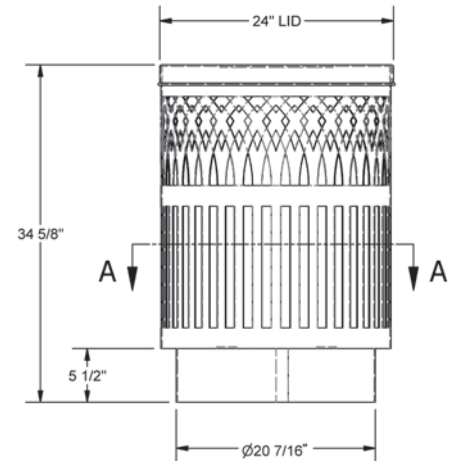

## Covington COV40 Specifications

Dome Top (DT) Lid Option

Rain Cap (RC) Lid Option

Ash & Trash (AT) Lid Option

Flat Top (FT) Lid Option

Swing Top (SWT) Lid Option

ELEVATION VIEW

Dimensions represent can only lid accounted for separately

Optional Plastic Coated Base

### Product Features

- Sleek Elegant Design
- Made from 10 gauge galvaneal steel
- TGIC Polyester Powder Coat outdoor finish
- Material is chemically prepared and zinc rich primed prior to paint
- Available in three standard colors: Black (PMS # 6C), Brown (PMS # 426C) or Green (PMS # 346C)
- Custom colors available upon request
- Unit comes Standard with 3 Stainless Steel Leveling Feet, Anchoring Feet, Anchor Kit and Lid Attachment Kit
- Black high density polyethylene rigid plastic liner
- 5 Lid options available
  - Dome Top (DT), Rain Cap (RC), Ash / Trash Top(AT), Swing Top (SWT) and Flat Top (FT)
- Available with optional plastic coated base

Item Number	Capacity	Dimensions	Weight	Finishes
COV40	40 gallons	24 " dia x 34 5/8" high	78 lbs.	Black (BK), Green (GN), Brown (BN)