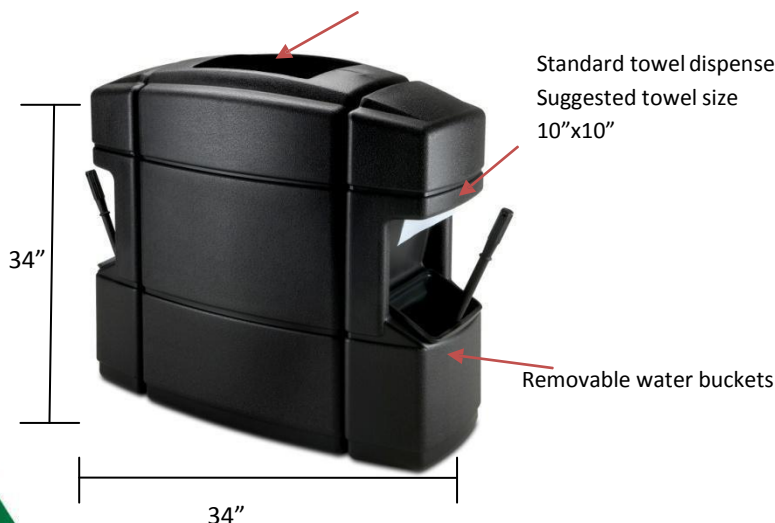

Waste 'N Wipe® Isle

Item#:

- 758701 – Black
- 770126 - Gray

12" x 10" rectangular trash opening

Standard towel dispenser
Suggested towel size
10"x10"

B/L Description: Plastic Art 156600-03 SUB 2-4 CL150
Material Process: Blow-Molded with HDPE
Standard Inclusions: (2) Squeegee (2) Removable water buckets

Unit Size	Capacity	Weight
34" H 34" W 16" D	40-Gallons	38#

Carton Size	# Cartons Shipped	Dimensional Wt.	Carton Wt.
35"H 22"W 16 1/2" D	(1) via UPS	75#	41#

- Ships at Dimensional Weight.

The Waste 'N Wipe® Isle is a three-in-one unit perfect for high traffic areas. The Waste 'N Wipe® Isle provides service on both sides of the pump island. The Cove Isle windshield service centers can be mounted to the 40-Gallon Rectangle waste container or to a pole or column.

- Save on Freight! Side pods ship inside
- 40-gallon trash capacity, uses 39-gallon trash bags
- (2) Standard size towel dispenser, accommodates 1 or 2-ply folder paper towels, suggested towel size: 10" x 10"
- Removable water bucket, 2-gallon capacity
- Lift-off lid for easy trash removal includes patented Grab Bag™ system secures trash bag in place
- Molded from long-lasting polyethylene; won't rust, dent or chip
- Hardware included to attach side pods, minimal assembly required
- Plastic is approximately 1/8" thick
- 50% post consumer recycled content
- Made in U.S.A
- 1-year warranty