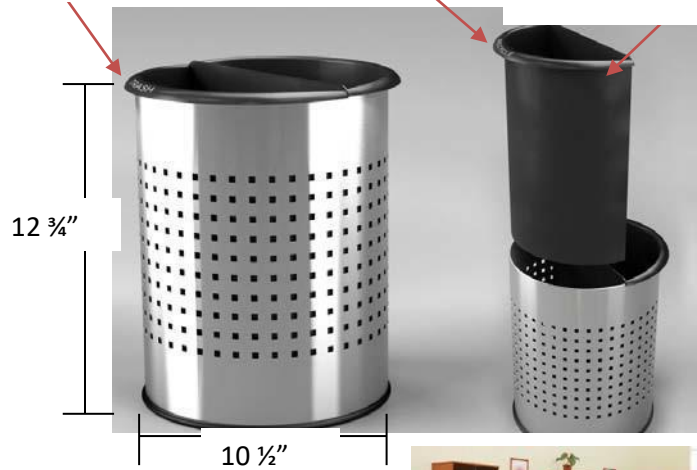

Precision Series – InnRoom Recycler

Item#:

- 780931 InnRoom Decorative
- 781029 InnRoom Classic Smooth
- 780947 InnRoom Brown Vinyl
- 780946 InnRoom Black Vinyl

Decorative/Classic Material Process: Stainless Steel, 304 grade

Brown/Black Vinyl Material Process: Formed Mild Steel with durable vinyl wrap

Standard Inclusions: (2) Polypropylene half-rounded removable liners

Unit Size	Capacity	Weight
12 3/4" H 10 1/2" W 10 1/2" L	3.2 Gallons	4 lbs

Carton Size	# Cartons Shipped	Dimensional Wt.	Carton Wt.
14 1/2" H 11 1/2" W 11 1/2" L	(1) Via UPS	12 lbs	6 lbs

Extended lip to help lift liner

Decal Placement

Inside Liner size:
12 1/2" H x 4 3/4" W x 9 1/4" L

- Decorative and Classic Stainless steel container with “finger-print resistant” matte finish, constructed from recycled heavy gauge 304 grade steel for a long service life
- Black and Brown Vinyl Wrap container constructed from mild steel with a decorative wrap secured to base
- Two removable half-round shaped 1.6 gallons liners; liners are made from Polypropylene
- Outside liner dimensions, 12 1/4" H x 5 1/2" W x 9 1/4" L
- Convenient, extended lip makes it easy to lift our liner to empty and clean.
- Decals set included to clearly identify your recycling program requirement
 - Decals set includes: Trash, Aluminum, Paper, Glass, Plastic, Organic, Recycle, and Mixed
- Hygienic surface; no pores to harbor dirt or bacteria
- Equipped with rubber base ring; keeps unit in place and protects floors
- Cost effective with long-term performance and low maintenance