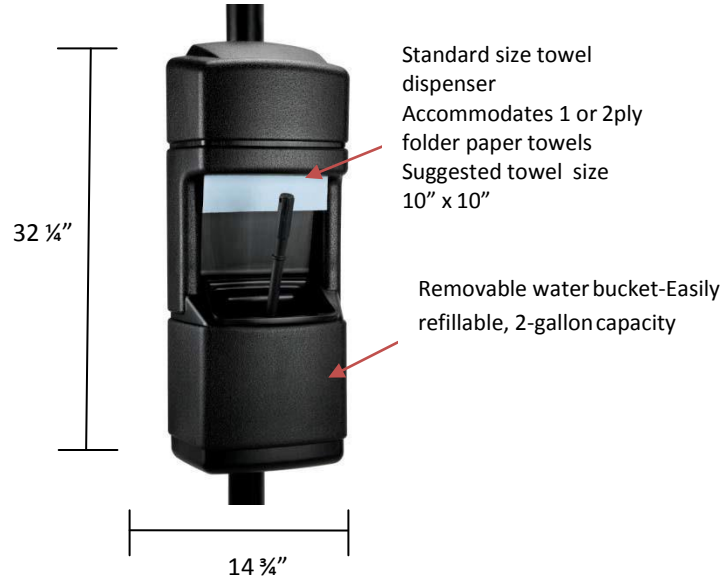

Cove Isle

Item#:

■ 750801 – Black

B/L Description: Plastic Art 156600-03 SUB CL 150

Material Process: Blow-Molded with HDPE

Standard Inclusions: (1) Squeegee (1) removable water bucket (1) paper towel holder (1) mounting hardware

Unit Size	Weight
32 1/4" H 14 3/4" W 6 1/2" D	11#

Carton Size	# Cartons Shipped	Dimensional Wt.	Carton Wt.
33"H 15"W 8" D	(1) via UPS	21#	13#

- Ships at Carton Weight.

The Cove Isle is perfect for narrow poles or columns because of its compact size. In any location, the Cove Isle creates convenience for your customers.

- Snap-lock towel lid stays secure
- Standard size towel dispenser, accommodates 1 or 2-ply folder paper towels, suggested towel size: 10" x 10"
 - Holds over 400 2-ply
- Removable water bucket, 2 1/2 -gallon capacity; squeegee press to remove excess water
- Mounts to post or poles with a column size of 2" or larger
- Accommodates up to 10" squeegee heads
- Plastic is approximately 1/8" thick
- 50% post consumer recycled content
- Made in U.S.A
- 1-year warranty