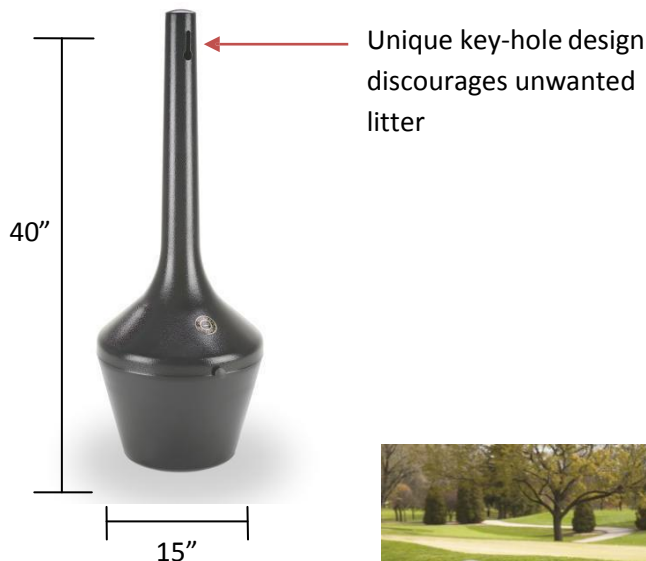

Classico Smokers Outpost®

Item#:

- 710801 – Black
- 710808 – Pewter
- 710809 – Bronze

Material Process: Roll-formed galvanized steel

Standard Inclusions: (1) Pregalvanized pail liner (1) Lid to base security chain
(1) Polished brass logo plate

Unit Size	Capacity	Weight
40" H 15" Dia	12 -Quart Pail	17 lbs

Carton Size	# Cartons Shipped	Dimensional Wt.	Carton Wt.
16"L x 15 1/2"W x 32"H	(1) via UPS	49 lbs	20 lbs

- Ships at Dimensional Weight.

Upscale appearance! Attractive with steel construction enhances your image by keeping cigarette waste out of sight and hidden from public view.

- Patented oxygen-restricting design extinguishes cigarettes quickly - no sand or water needed
- Airtight screw closure attaches base to lid; base-to-lid security chain included to deter theft
- Unique key-hole design opening for cigarette disposal discourages trash
- Includes 12-quart galvanized pail for cigarette litter collection that is easy to empty
- Pre-drilled hole in base allows for bolt-down hardware kit
- Made out of recycled steel
- Made in China
- 1-year warranty

Made out of recycle steel

Product is ADA compliant

Optional security hardware is available