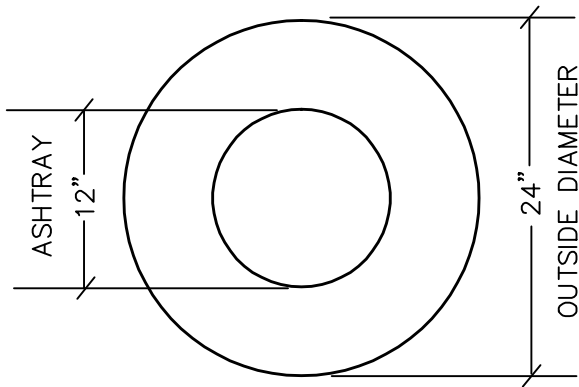

CAMBRIDGE RECEPTACLE  
MODEL NUMBER 7C-2447T  
TWO SIDE OPENINGS

RECEPTACLE

TOP VIEW

SIDE VIEW

LINER

TOP VIEW

SIDE VIEW

ASHTRAY