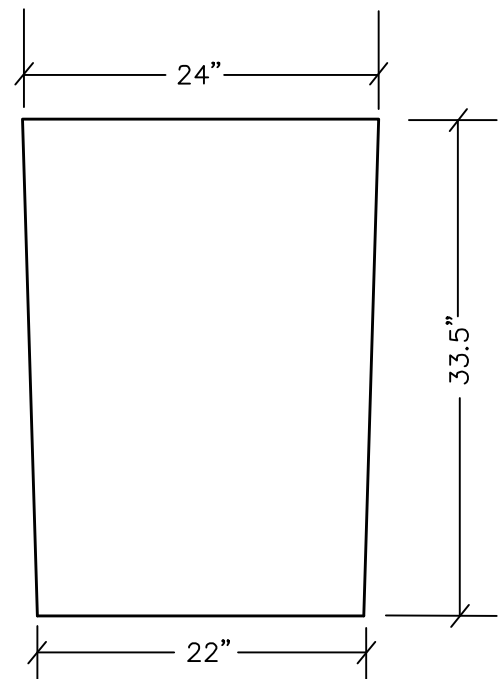

CAMBRIDGE RECEPTACLE  
MODEL NUMBER 7C-2447T  
TWO SIDE OPENINGS

RECEPTACLE

TOP VIEW

SIDE VIEW

LINER

TOP VIEW

SIDE VIEW

ASHTRAY