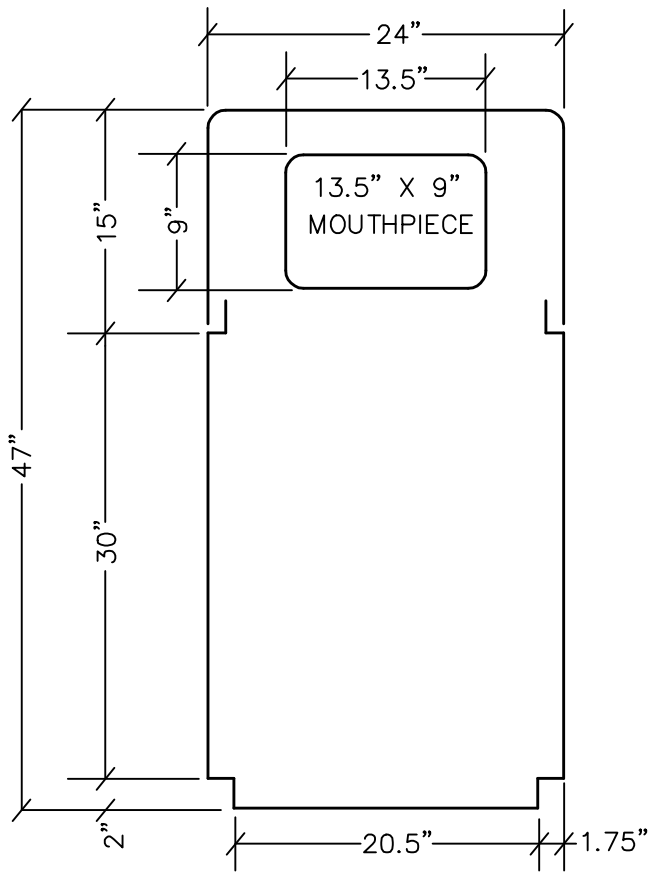

CAMBRIDGE RECEPTACLE  
MODEL NUMBER 7C-2447T  
TWO SIDE OPENINGS

RECEPTACLE

TOP VIEW

SIDE VIEW

LINER

TOP VIEW

SIDE VIEW

ASHTRAY