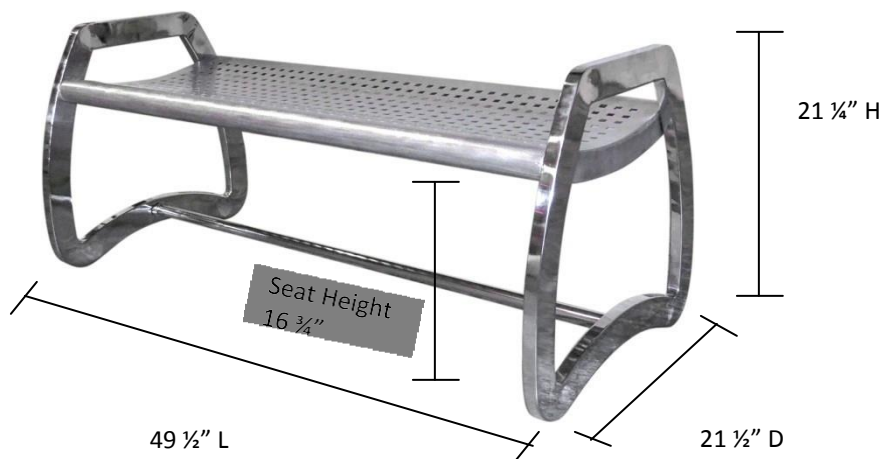

Skyline Stainless Steel Bench (4ft. and 6ft.)

Item #:

725229 – 4 Foot Stainless Steel Bench

725329 – 6 Foot Stainless Steel Bench

Material Process: Portable bench allows placement in a variety of settings or secure the bench to a concrete surface.

Standard Inclusions: Surface mounting hardware

Shipping Information: Ships unassembled via Truck

4 Ft Bench Shown

Pre-Production Estimate

Length	Depth	Height	Seat Depth	Backrest Height	Seat Height	Standard Size	Weight
49 1/2"	21 1/2"	21 1/4"	18"	N/A	16 3/4"	4 Ft	35 lbs
73 1/2"	21 1/2"	21 1/4"	18"		16 3/4"	6 Ft	45 lbs

Item #	Carton Size	# Cartons Shipped	Dimensional Wt.	Carton Wt.	Pallet Size	Product + Pallet Weight
725229	51"L x 26" D x 8" H	1 via Truck	64 lbs	40 lbs	TBD	TBD
725329	75"L x 26" D x 8" H	1 via Truck	94 lbs	50 lbs	TBD	TBD

An elegant stainless steel bench with a sturdy and comfortable design offers a touch of class to any environment. This stylish bench can be used in a variety of settings both indoors and outdoors.

- Portable bench allows placement in a variety of settings or secure the bench to a concrete surface. Predrilled anchor hole openings on legs allow for surface mounting, hardware included
- Decorative, heavy gauge 304-grade stainless steel bench offers beauty and durability
- Cross bar provides additional support and stability
- Curved seat and sides provides excellent support that conforms to your body for a more comfortable resting area
- Assembly required; holes are predrilled and includes hardware
- Made in Malaysia
- 1-Year Warranty