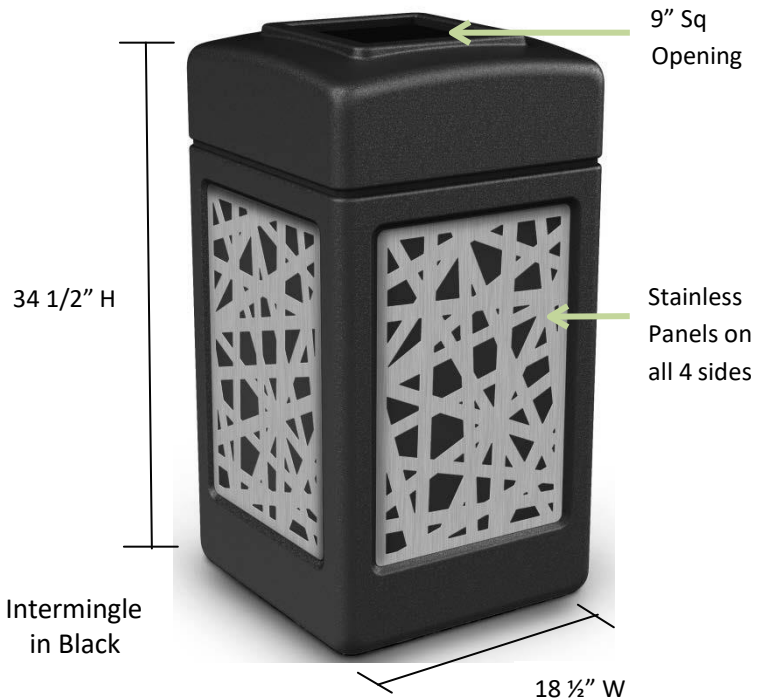

42-Gallon Trash Receptacle with Decorative Stainless Steel Panels

Reeds Design

#734161 Black
#734160 Green
#734162 Brown

Intermingle

#734261 Black
#734260 Green
#734262 Brown

Cattails

#733961 Black
#733960 Green
#733962 Brown

Horizontal Lines

#734061 Black
#734060 Green
#734062 Brown

Unit Size	Capacity	Weight
34 1/2" H 18 1/2" W 18 1/2" L	42-Gallons	28 lbs

4 Unique Design Patterns

REEDS

INTERMINGLE

*HORIZONTAL
LINES*

CATTAILS

Carton Size	# Cartons Shipped	Dimensional Wt.	Carton Wt.
19" L x 20" W x 35" H	(1)	80 lbs	31 lbs

Decorative stainless steel designs create an upscale appearance that complements any design style throughout your property.

- 42-gallon trash receptacles ship full assembled, Panels are 13 1/2"W x 19 3/4"H
- Snap-lock lid keeps lid attached to the base
- Durable polyethylene waste container with decorative stainless steel panels is built for indoor or outdoor use
- Stainless steel panels are bolted to receptacle for a long service life
- Grab Bag™ system secures trash bag in place for a clean appearance and hassle-free maintenance
- Large 9" opening for convenient disposal
- ADA compliant
- No assembly required, stainless panels ship affixed to side of waste container