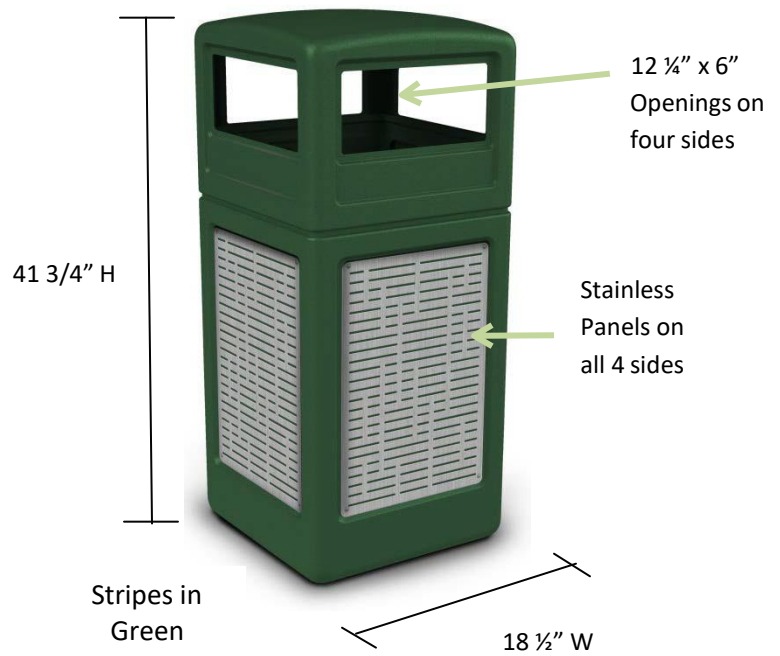

42-Gallon Dome Lid Trash Receptacle with Decorative Stainless Steel Panels

Reeds Design

#732916199 Black
#732916099 Green
#732916299 Brown

Intermingle

#732926199 Black
#732926099 Green
#732926299 Brown

Cattails

#732996199 Black
#732996099 Green
#732996299 Brown

Horizontal Lines

#732906199 Black
#732906099 Green
#732906299 Brown

Unit Size	Capacity	Weight
41 3/4" H 18 1/2" W 18 1/2" L	42-Gallons	34 lbs

4 Unique Design Patterns

REEDS

INTERMINGLE

*HORIZONTAL
LINES*

CATTAILS

Decorative stainless steel designs create an upscale appearance that complements any design style throughout your property.

- 42-gallon capacity with stainless panels that ship already affixed to all four sides, Panels are 13 1/2"W x 19 3/4"H; no assembly required
- Dome lid keeps weather elements out
- Decals and recycle logos encourage proper disposal
- Large 12 1/4" x 6" H openings on all four sides
- Durable polyethylene recycling center with decorative stainless steel panels is built for indoor or outdoor use
- Stainless steel panels are bolted to receptacle for a long service life
- Grab Bag™ system secures trash bag in place for a clean appearance and hassle-free maintenance
- ADA compliant

Carton Size	#Cartons Shipped	Dimensional Wt.	Carton Wt.
19" L x 20" W x 35" H (ctn 1)	2	80 lbs	31 lbs
19" L x 19" W x 16" H (ctn 2)		35 lbs	8 lbs

Intermingle
in Brown

Reeds
in Green

Cattails
in Black