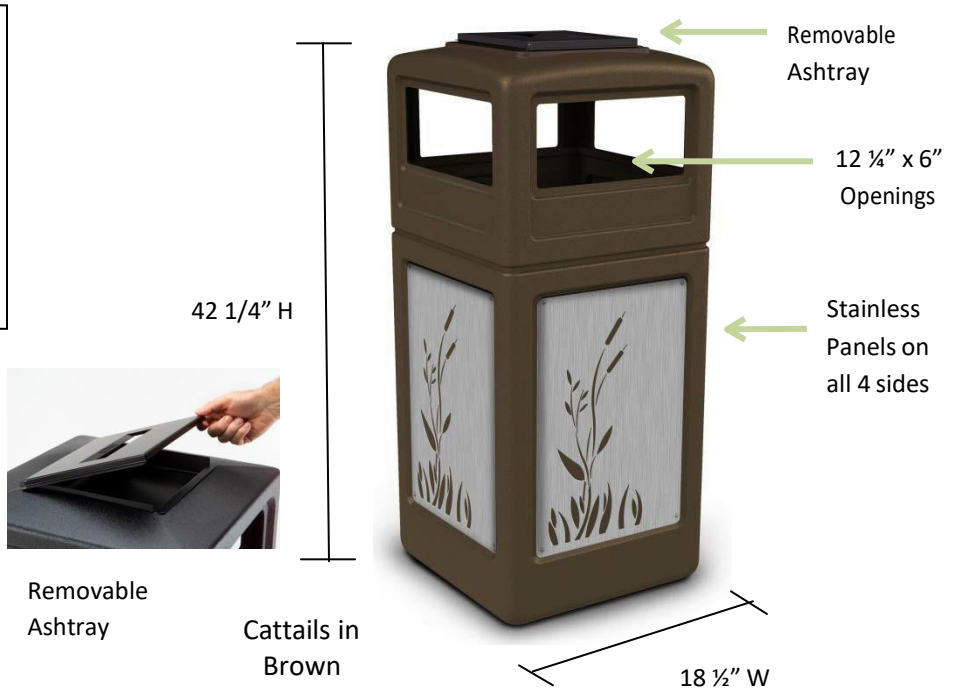

42-Gallon Ashtray Lid Trash Receptacle with Decorative Stainless Steel Panels

Reeds Design

#733016199 Black
#733016099 Green
#733016299 Brown

Intermingle

#733026199 Black
#733026099 Green
#733026299 Brown

Cattails

#733096199 Black
#733096099 Green
#733096299 Brown

Horizontal Lines

#733006199 Black
#733006099 Green
#733006299 Brown

Unit Size	Capacity	Weight
42 ¼" H	42-Gallons	34 lbs
18 ½" W		
18 ½" L		

4 Unique Design Patterns

REEDS

INTERMINGLE

HORIZONTAL
LINES

CATTAILS

Decorative stainless steel designs create an upscale appearance that complements any design style throughout your property.

- 42-gallon capacity with stainless panels that ship already affixed to all four sides, Panels are 13 ½"W x 19¾"H; no assembly required
- Dome lid keeps weather elements out
- Includes powder-coated, removable ashtray with snuffer
- Large 12 ¼" x 6 openings on all four sides of dome lid offers convenient access
- Durable polyethylene waste container with decorative stainless steel panels is built for indoor or outdoor use
- Stainless steel panels are bolted to receptacle for a long service life
- Grab Bag™ system secures trash bag in place for a clean appearance and hassle-free maintenance
- ADA compliant

Carton Size	#Cartons Shipped	Dimensional Wt.	Carton Wt.
19" L x 20" W x 35" H (ctn 1)	2	80 lbs	31 lbs
19" L x 19" W x 16" H (ctn 2)		35 lbs	11 lbs

Intermingle
in Black

Horizontal
Lines in Black

Cattails
in Black