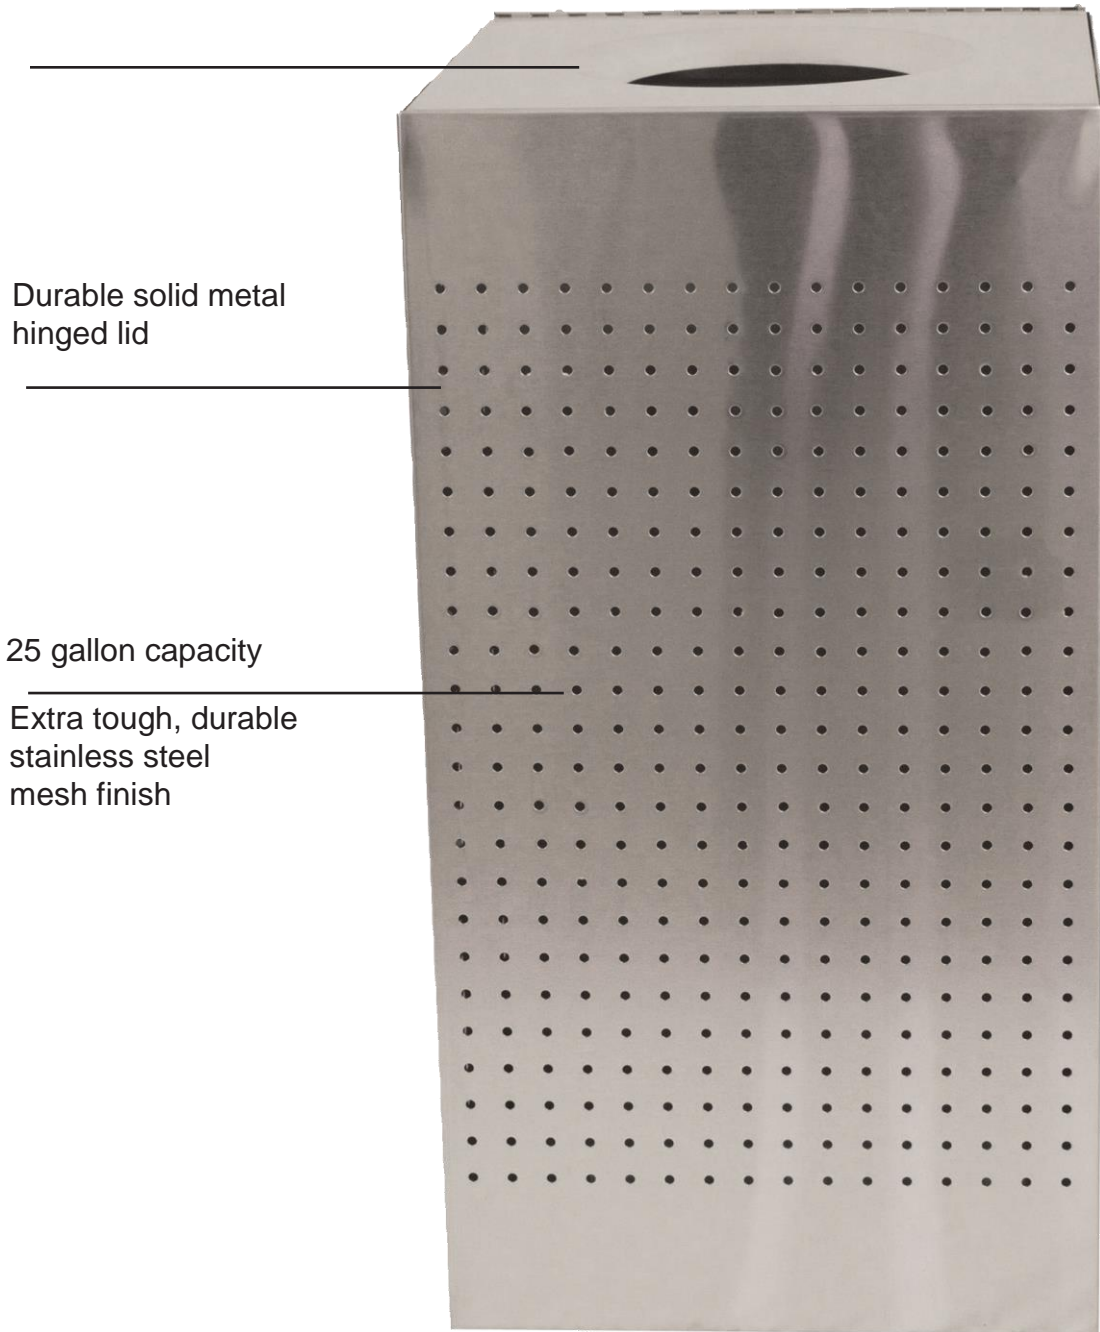

TRASHCANS UNLIMITED

THE BEST TRASH CANS AT THE BEST PRICES

MODEL: CL25

Durable solid metal hinged lid

25 gallon capacity

Extra tough, durable stainless steel mesh finish

Lid overview

Available in:

Black

Stainless Steel