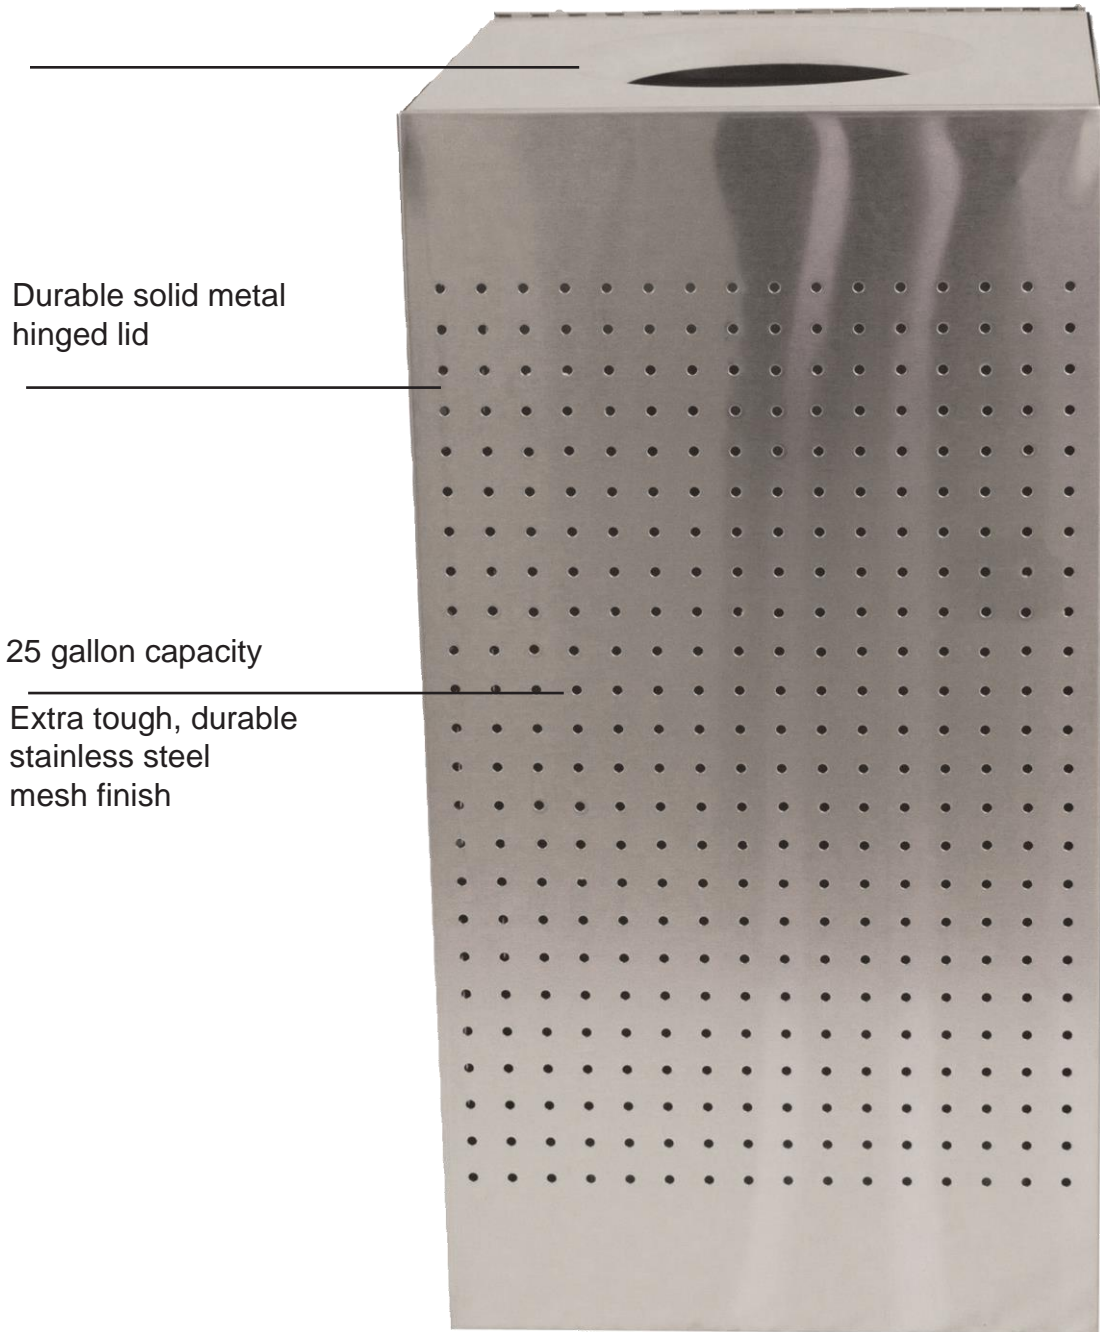

TRASHCANS UNLIMITED

THE BEST TRASH CANS AT THE BEST PRICES

MODEL: CL25

Durable solid metal hinged lid

25 gallon capacity

Extra tough, durable stainless steel mesh finish

Lid overview

Available in:

- Black
- Stainless Steel