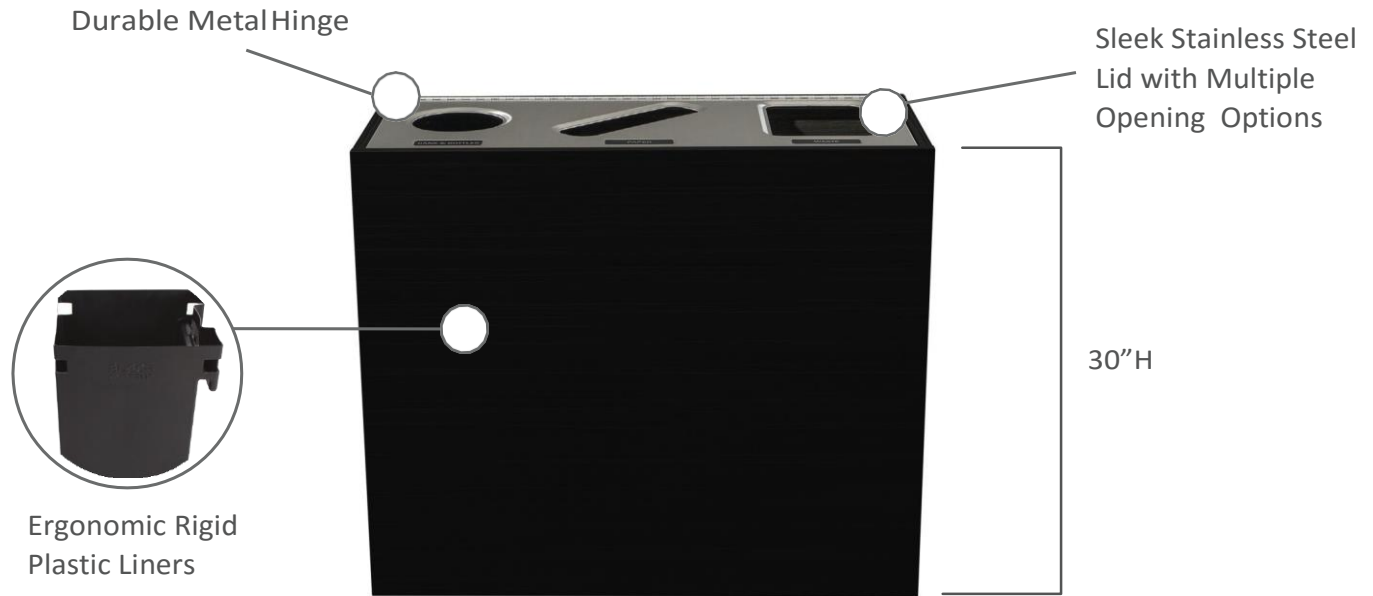

With the option of stunning finishes in a variety of hues, the Aristata Series comes in a single, double or triple model complete with sleek, stainless steel lids. Discreet but efficient labelling on each lid maintains the integrity of the design while encouraging collection. Ergonomic, rigid liners are included for a clean and easy sort.

## SINGLE – SPECIFICATIONS:

- Capacity: 23 Gallon
- Dimensions: 15" D x 15" W x 30" H
- Weight: 36 lbs
- Base Material: Composite Board\*
- Lid Material: Stainless Steel

## DOUBLE – SPECIFICATIONS:

- Capacity: 43 Gallon
- Dimensions: 15" D x 26 15/16" W x 30" H
- Weight: 44 lbs
- Base Material: Composite Board\*
- Lid Material: Stainless Steel

## TRIPLE – SPECIFICATIONS:

- Capacity: 63 Gallon
- Dimensions: 15" D x 39 15/16" W x 30" H
- Weight: 64 lbs
- Base Material: Composite Board\*
- Lid Material: Stainless Steel