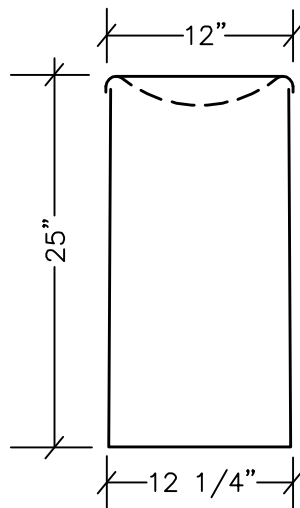

ASH RECEPTACLE
MODEL NUMBER 8C-1225A

TOP VIEW

SIDE VIEW

ASH PAN