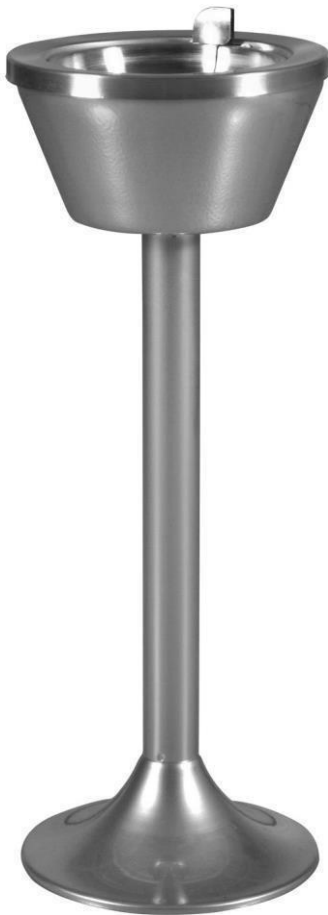

TRASHCANS UNLIMITED

THE BEST TRASH CANS AT THE BEST PRICES

Pedestal Smoking Urn

501 CPDR-FLIP

Features and Benefits

- Pedestal style smoking urn comes with a luxurious Chrome powder finish
- Features removable flip top with Stainless Steel blades
- EXL-COAT™ Chrome finish holds up better than traditional chrome plating
- Fire safe steel helps contain and does not contribute to fire
- Weighted base for added stability

Replacement Parts

80-040 FG - Inner Bucket

Specifications

ItemNumber	Dimensions	Carton	Weight
501 CPDR-FLIP	10"diax22"	10"x10"x24"	7lbs