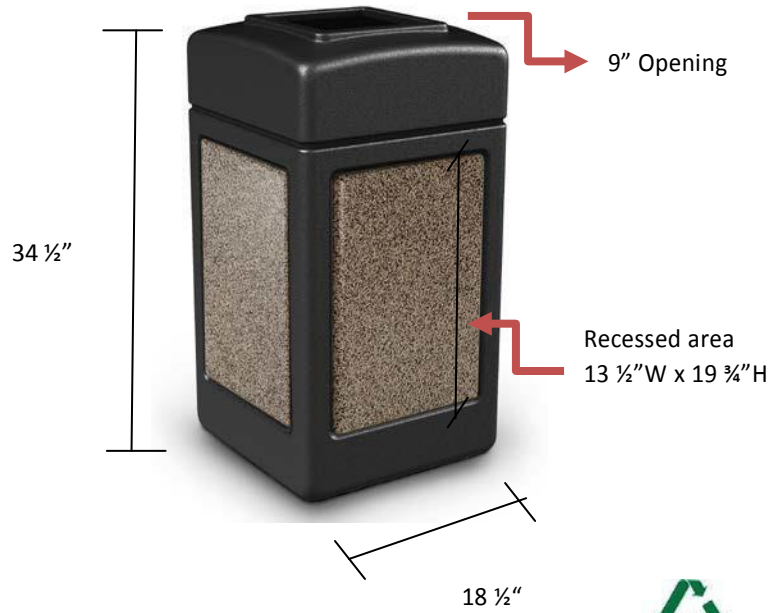

# 42-Gallon Square StoneTec®

Item#:

-  720311 – Gray w/ Ashtone Panels
-  720313 – Black w/ Pepperstone Panels
-  720315 – Beige w/ Riverstone Panels
-  720316 – Beige w/ Sedona Panels
-  720314 – Black w/ Sedona Panels
-  720352 – Black w/ Riverstone Panels
-  720330 – Blue w/ Ashtone Panels
-  720355 – Brown w/ Riverstone Panels *New*
-  720354 – Forest Green w/ Riverstone Panels *New*

Unit Size	Capacity	Weight
18 1/2" L x 18 1/2" W x 34 1/2" H	42 Gallons	59 lbs

**Material Process:** Blow-Molded

**Standard Inclusions:** Set of (4) 13 1/2"W x 19 3/4"H panels

Carton Size	# Cartons Shipped	Dimensional Wt.	Carton Wt.
19" L x 20" W x 35" H	Panels ship inside (1) via UPS	Ctn 1 80 lbs	Ctn 1 60 lbs

*New Color Options*

Made with real stone

Magnified Image

Ashtone

Pepperstone

Riverstone

Sedona

Enhance the image of any location with StoneTec trash receptacles. Clean, attractive appearance for all environments including shopping malls, banks, offices, hotels, corporate facilities, universities, restaurants, convenience stores and more! Receptacles perform well both indoors and outdoors. Panels are made using real stone for an attractive, upscale receptacle with extreme durability.

- Smooth surface of the StoneTec panels are easy to keep clean
- Large 42-gallon trash capacity, uses 45-gallon trash bags and is perfect for high traffic areas
- Includes patented Grab Bag system and additional routed openings to secure trash bag in place
- Telescoping lid hides trash bag and bump outs provide a snap fit to base making it perfect for outdoor use
- 9" square open top receptacle offers convenient disposal
- Waste container molded from high density polyethylene with PCR and panels made from durable, fiberglass-reinforced polymer formula
- Panels add approximately 40 lbs to the receptacle for greater stability
- Minimal assembly required; ships in one cartons with panels packed inside
- 1-year Warranty
- Made in the U.S.A.