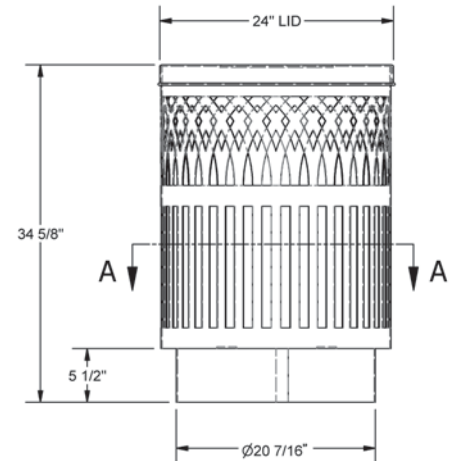

Sawgrass SAW40P Specifications

Dome Top (DT) Lid Option

Rain Cap (RC) Lid Option

Ash & Trash (AT) Lid Option

Flat Top (FT) Lid Option

Swing Top (SWT) Lid Option

ELEVATION VIEW

Dimensions represent can only lid accounted for separately

Standard Protective Coated Base

Product Features

- Sleek Elegant Design
- Made from 10 gauge galvaneal steel
- TGIC Polyester Powder Coat outdoor finish
- Material is chemically prepared and zinc rich primed prior to paint
- Available in three standard colors: Black (PMS # 6C), Brown (PMS # 426C) or Green (PMS # 346C)
- Custom colors available upon request
- Unit comes Standard with 3 Stainless Steel Leveling Feet, Anchoring Feet, Anchor Kit and Lid Attachment Kit
- Black high density polyethylene rigid plastic liner
- 5 Lid options available
 - Dome Top (DT), Rain Cap (RC), Ash / Trash Top(AT), Swing Top (SWT) and Flat Top (FT)
- Standard protective coated base

Item Number	Capacity	Dimensions	Weight	Finishes
SAW40P	40 gallons	24" dia x 34 5/8" high	78 lbs.	Black(BK),Green(GN),Brown