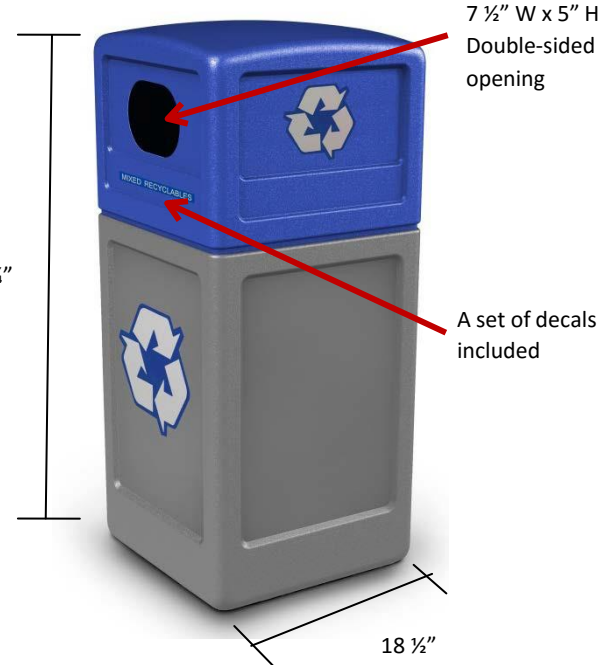

Recycle42 with Dome Lid and Decals

Create a complete trash and recycling system.
Decal sets and various color options available.

Unit Size	Capacity	Weight
18 1/2"W x 18 1/2"L x 41 3/4"H	42 Gallons	24 lbs

Carton Size	# Cartons Shipped	Dimensional Wt.	Carton Wt.
(Ctn1) 19"L x 20" W x 35"H	(1) Waste container	Ctn1 – 80 lbs	Ctn1 – 21 lbs
(Ctn2) 18 1/2"L x 19" W x 16"H	(1) Dome Lid	Ctn2 – 35 lbs	Ctn2 – 8 lbs

Decals include: Plastic Bottles, Aluminum, Bottles & Cans, Organic, Mixed Recyclables, Landfill, Trash, two small recycle logos and two large recycle logos.

- Environmentally friendly; molded from at least 25% post-consumer recycled material
- Includes seven decals and recycle logos to create a personalized recycling center
- Decals include; Plastic Bottles, Aluminum, Bottles & Cans, Organic, Mixed Recyclables, Landfill and Trash
- Connecting hardware available, to connect two or more units for a complete recycling system, #797900
- Oval opening on both sides of dome lid offers convenient disposal and the 7.5" w x 5" h opening is perfect for common recycling discards
- Large 42-gallon trash capacity uses 45 gallon trash bags and is perfect for high traffic areas Lid fits snug to base and lifts off for easy trash removal
- Trash receptacle includes patented Grab Bag™ system and additional routed openings to secure trash bag in place
- Ships in two cartons
- 1-year Warranty