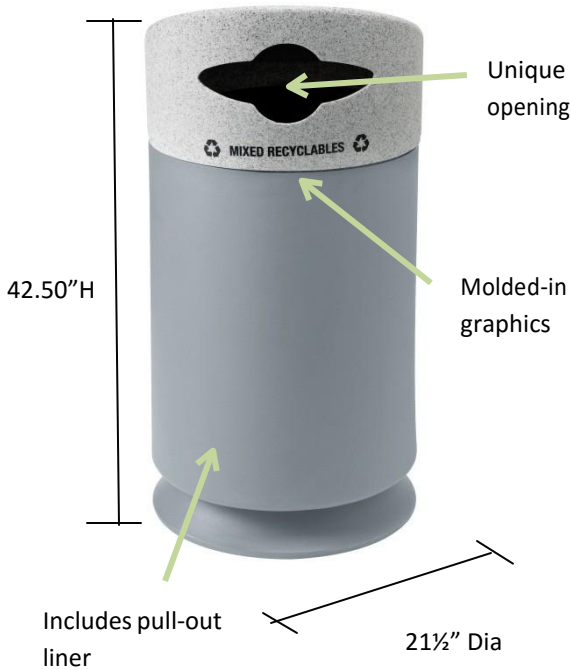

Galaxy 35-Gallon Trash and Recycling Containers

Mixed Recyclables Lid / 35-Gallon Capacity

- #7532430399 Comet Gray Lid/Gray Base
- #7532434099 Comet Gray Lid/Blue Base
- #7532433999 Lunar Sand Brown Lid/Brown Base

Trash Only Open Top Lid / 35-Gallon Capacity

- #7532440399 Comet Gray Lid/Gray Base
- #7532444099 Comet Gray Lid/Blue Base
- #7532443999 Lunar Sand Brown Lid/Brown Base

Oval Side Disposal Lid / 35-Gallon Capacity (no labeling)

- #7532450399 Comet Gray Lid/Gray Base
- #7532454099 Comet Gray Lid/Blue Base
- #7532453999 Lunar Sand Brown Lid/Brown Base

Color Options

3 Unique Lid Options

Galaxy collection is a versatile line of recycling and waste receptacles that allow flexibility in placement and configuration to meet your recycling needs. Granite finish on lids provides an upscale presence and complements any environment.

- Heavy-duty, plastic containers with 35-gallon capacity are designed for high traffic areas both indoors and outdoors
- Scratch-resistant, molded-in graphics and unique lid openings clearly identify the receptacles as a recycling or trash container
- Snug fit lid design secures lid to base and molded-in finger grips allow for hassle free maintenance
- Slanted lid discourages placement of trash on top of receptacle
- Removable plastic liners with Grab Bag® system secures trash bag in place for convenient maintenance
- Made in the USA
- ADA compliant