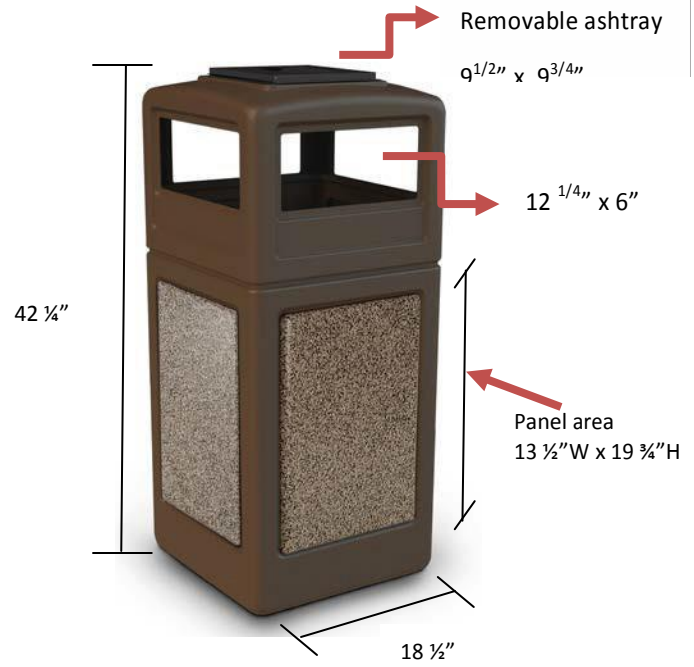

# Square StoneTec® with Ashtray Dome Lid

Item#:

-  72051199 – Gray w/ Ashtone Panels
-  72051399 – Black w/ Pepperstone Panels
-  72051599 – Beige w/ Riverstone Panels
-  72051699 – Beige w/ Sedona Panels
-  72051499 – Black w/ Sedona Panels
-  72055299 – Black w/ Riverstone Panels
-  72055599 – Brown w/ Riverstone Panels *New*
-  72055499 – Forest Green w/ Riverstone Panels *New*

Unit Size	Capacity	Weight
18 1/2"W x 18 1/2"L x 42 1/4" H	42Gallons	66 lbs

**Material Process:** Blow-Molded with 18-gauge metal fabricated ashtray  
**Standard Inclusions:** Set of (4) 13 1/2"W x 19 3/4"H panels (1) removable ashtray

Ashtone

Pepperstone

Riverstone

Sedona

All-in-one "Ash and Trash" design with StoneTec® side panel enhancements; covered dome lid has easy access on all four sides. Receptacles perform well both indoor and outdoor. Panels are made using real stone for an attractive, upscale receptacle with extreme durability.

- Smooth surface of the StoneTec panels are easy to keep clean
- Generous 42-gallon trash capacity, uses 45 gallon trash bags and is perfect for high traffic areas
- Large 12.25" x 6" Openings on all four sides allow for convenient disposal
- Lid fits snug to base and lifts off for easy trash removal. Trash receptacle includes patented Grab Bag™ system and additional routed openings to secure trash bag in place
- Waste container molded from high density polyethylene with PCR and panels made from durable, fiberglass-reinforced polymer formula
- Includes removable 9-1/2" x 9-3/4" black powder coated ashtray tray
- Two built-in security clips secure ashtray in place and deters theft
- Ships in two carton; minimal assembly required
- 1-year Warranty
- Made in the U.S.A.